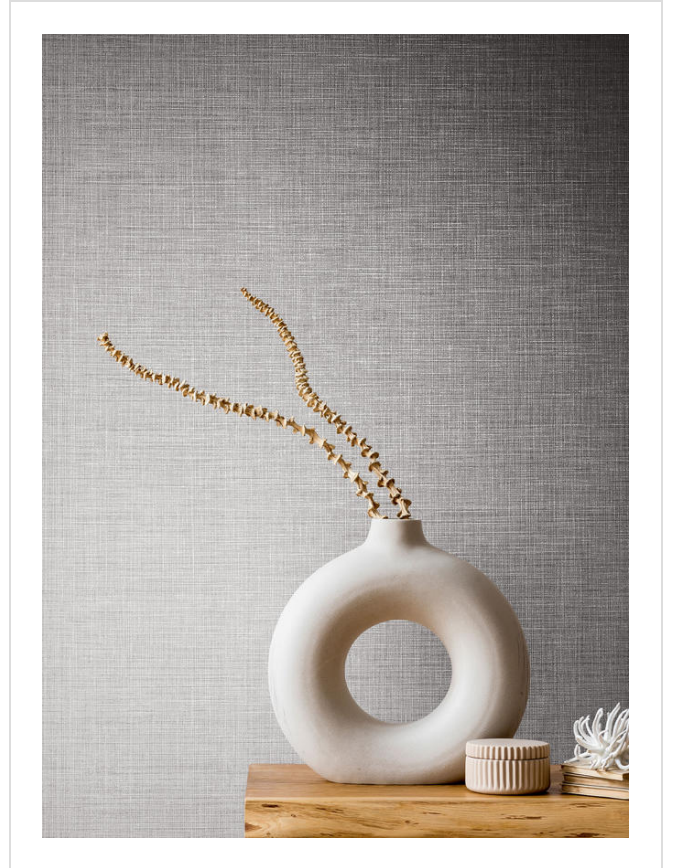

Fresh Mesh

FREM47942

Versatile linen weave texture. Coordinates with Fresh Plaid

All colours in Fresh Mesh (24)

Fresh Mesh is in our Internet Exclusive binder

My library needs updating. Please contact me

Specification

[Fabric backed vinyl wallcovering ▶](#)

137cm wide

Sold by the Linear metre

[Euroclass C ▶](#)

Light reflectance (LRV) 65

 [Technical data downloads](#)

[fresh-mesh-technical-data.pdf](#) 

If you like **Fresh Mesh**, you might like...

Fret

Seesaw Weave