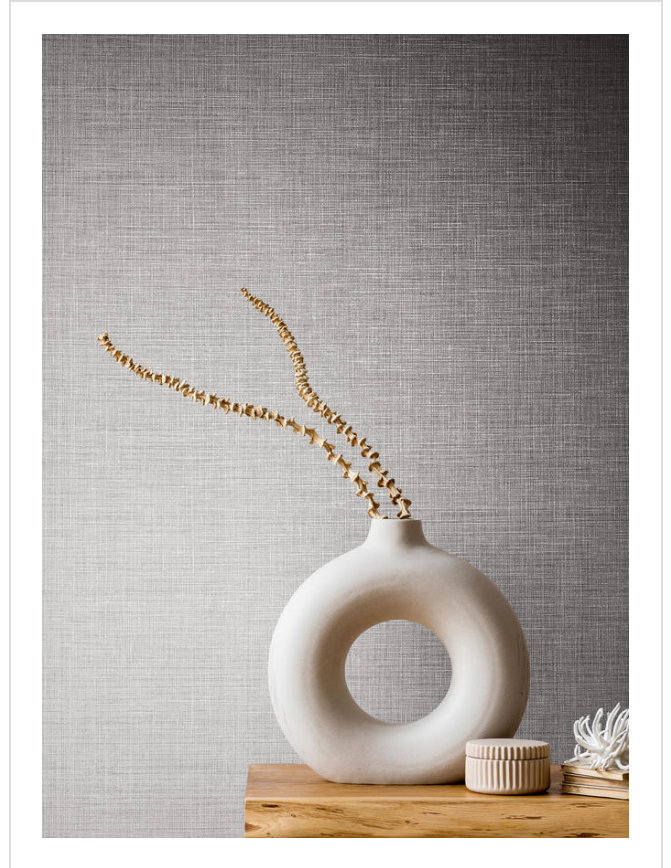

Fresh Mesh

FREM47944

Versatile linen weave texture. Coordinates with Fresh Plaid

All colours in Fresh Mesh (24)

Fresh Mesh is in our Internet Exclusive binder

✉ My library needs updating. Please contact me

Specification

[Fabric backed vinyl wallcovering ▶](#)

137cm wide

Sold by the Linear metre

[Euroclass C ▶](#)

Light reflectance (LRV) 48

↓ Technical data downloads

[fresh-mesh-technical-data.pdf](#) 📄

If you like **Fresh Mesh**, you might like...

Fret

Seesaw Weave