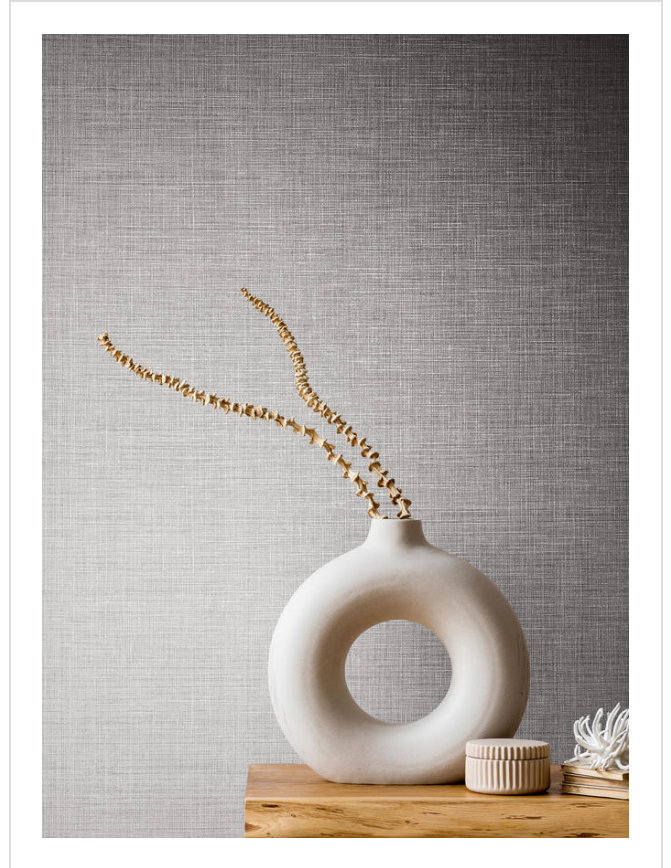

# Fresh Mesh

FREM47944

Versatile linen weave texture. Coordinates with Fresh Plaid

All colours in Fresh Mesh (24)

**Fresh Mesh** is in our Internet Exclusive binder

✉ My library needs updating. Please contact me

### Specification

[Fabric backed vinyl wallcovering ▶](#)

137cm wide

Sold by the Linear metre

[Euroclass C ▶](#)

Light reflectance (LRV) 48

↓ Technical data downloads

[fresh-mesh-technical-data.pdf](#) 📄

If you like **Fresh Mesh**, you might like...

Fret

Fandango