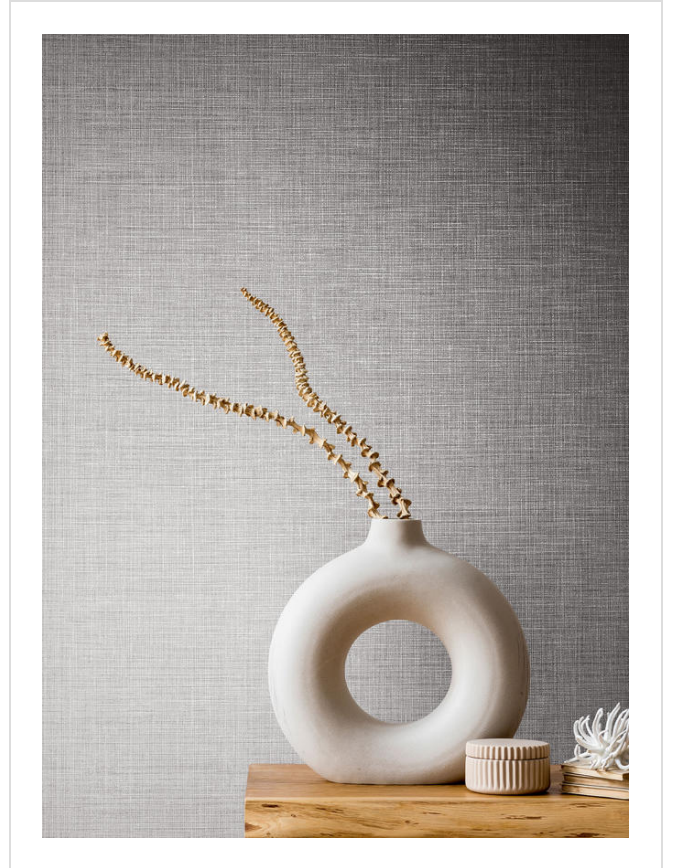

Fresh Mesh

FREM47947

Versatile linen weave texture. Coordinates with Fresh Plaid

All colours in Fresh Mesh (24)

Fresh Mesh is in our Internet Exclusive binder

✉ My library needs updating. Please contact me

Specification

[Fabric backed vinyl wallcovering ▶](#)

137cm wide

Sold by the Linear metre

[Euroclass C ▶](#)

Light reflectance (LRV) 23

↓ Technical data downloads

[fresh-mesh-technical-data.pdf](#) 📄

If you like **Fresh Mesh**, you might like...

Fret

Fandango