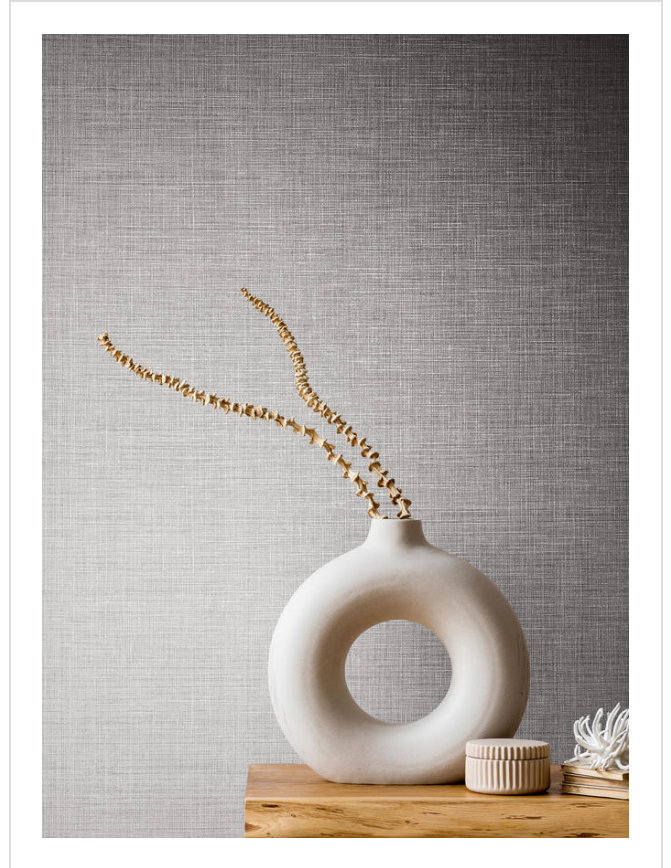

# Fresh Mesh

FREM47948

Versatile linen weave texture. Coordinates with Fresh Plaid

All colours in Fresh Mesh (24)

**Fresh Mesh** is in our Internet Exclusive binder

✉ My library needs updating. Please contact me

### Specification

[Fabric backed vinyl wallcovering ▶](#)

137cm wide

Sold by the Linear metre

[Euroclass C ▶](#)

Light reflectance (LRV) 12

↓ Technical data downloads

[fresh-mesh-technical-data.pdf](#) 📄

If you like **Fresh Mesh**, you might like...

Fret

Seesaw Weave