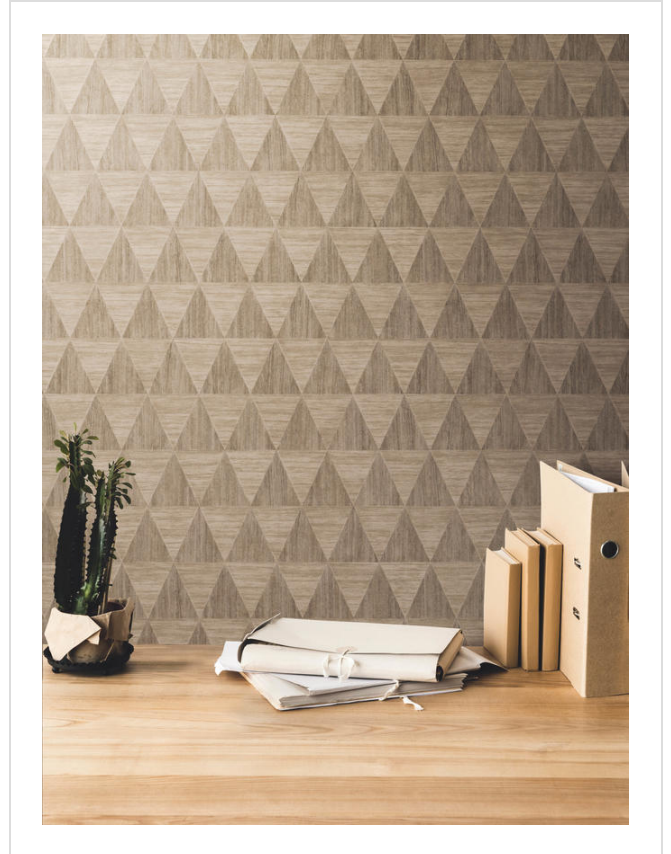

Gable

GAB1028

Inlaid wood print with smooth, matt surface

All colours in Gable (6)

Gable is in our **White** binder

My library needs updating. Please contact me

Specification

[Fabric backed vinyl wallcovering ▶](#)

137cm wide

Sold by the Linear metre

[Euroclass B ▶](#)

Light reflectance (LRV) 50

[📄 Technical data downloads](#)

[gable-technical-data.pdf 📄](#)

If you like **Gable**, you might like...