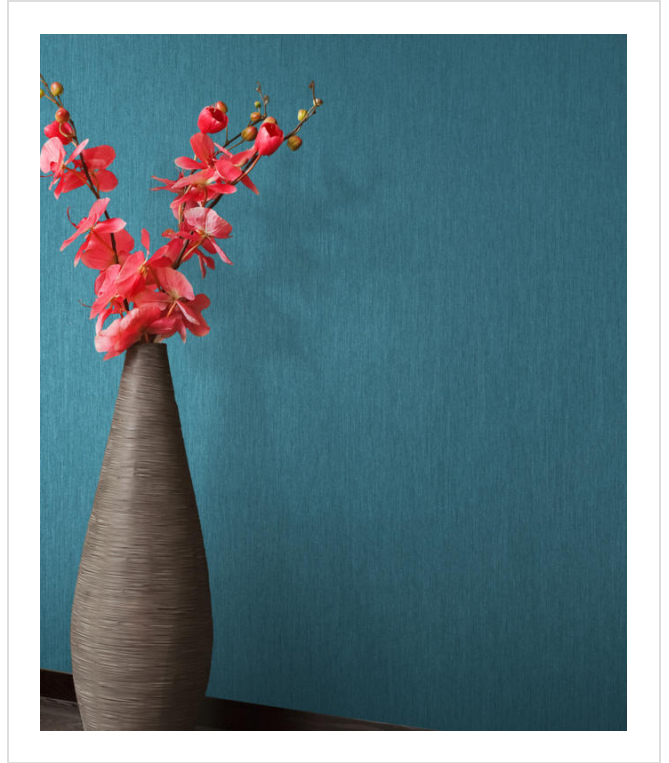

Gallery

GAL10

Silky strands - some colours are matt, some pearly. Coordinates with Gustav Damask

More colours in Gallery (20)

Gallery is in our Internet Exclusive binder

✉ My library needs updating. Please contact me

Specification

[Fabric backed vinyl wallcovering ▶](#)

137cm wide

Sold by the Linear metre

[Euroclass B ▶](#)

Light reflectance (LRV) 75

📄 Technical data downloads

[gallerytechnical-data.pdf 📄](#)

If you like **Gallery**, you might like...

Filament

Vogue Pleat