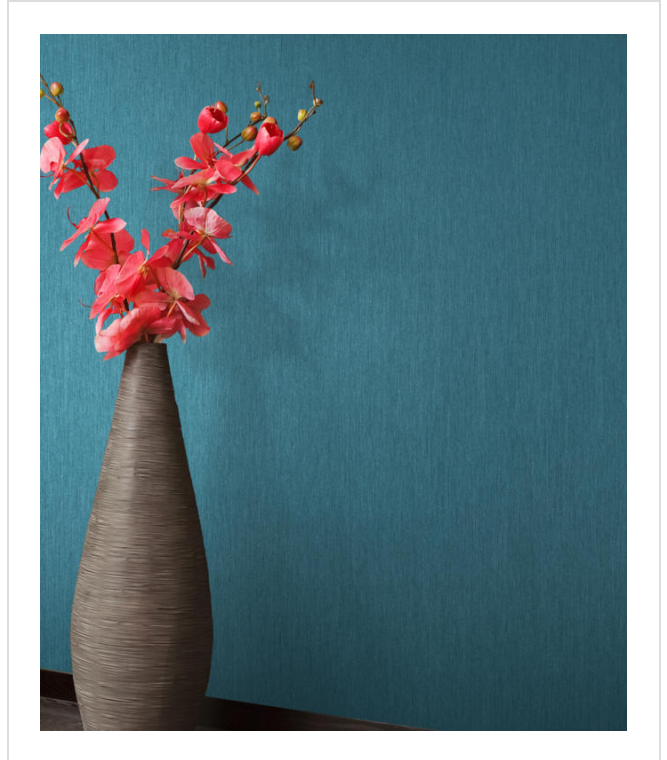

Gallery

GAL43

Silky strands - some colours are matt, some pearly. Coordinates with Gustav Damask

More colours in Gallery (20)

Gallery is in our Internet Exclusive binder

✉ My library needs updating. Please contact me

Specification

[Fabric backed vinyl wallcovering ▶](#)

137cm wide

Sold by the Linear metre

[Euroclass B ▶](#)

Light reflectance (LRV) 44

↓ Technical data downloads

[gallerytechnical-data.pdf ↻](#)