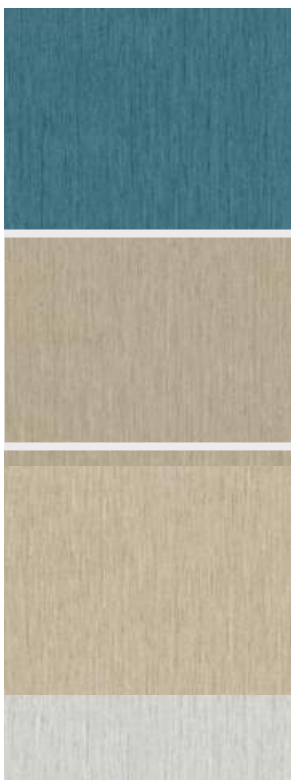

Gallery

GAL43

Silky strands - some colours are matt, some pearly. Coordinates with Gustav Damask

More colours in Gallery (20)

Gallery is in our Internet Exclusive binder

✉ My library needs updating. Please contact me

Specification

[Fabric backed vinyl wallcovering ▶](#)

137cm wide

Sold by the Linear metre

[Euroclass B ▶](#)

Light reflectance (LRV) 44

↓ Technical data downloads

[gallerytechnical-data.pdf ↻](#)