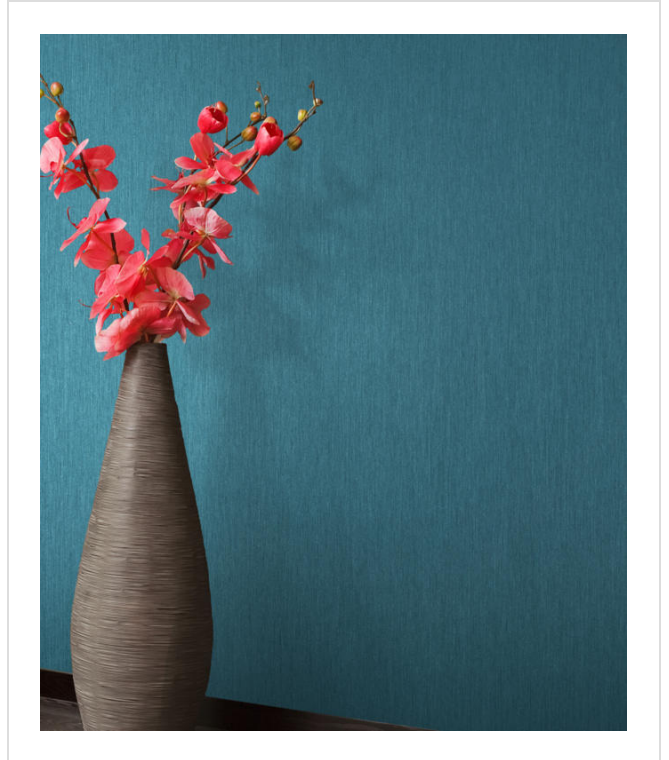

Gallery

GAL70

Silky strands - some colours are matt, some pearly. Coordinates with Gustav Damask

More colours in Gallery (20)

Gallery is in our Internet Exclusive binder

✉ My library needs updating. Please contact me

Specification

[Fabric backed vinyl wallcovering ▶](#)

137cm wide

Sold by the Linear metre

[Euroclass B ▶](#)

Light reflectance (LRV) 4

📄 Technical data downloads

[gallerytechnical-data.pdf 📄](#)

If you like **Gallery**, you might like...

Filament

Vogue Pleat