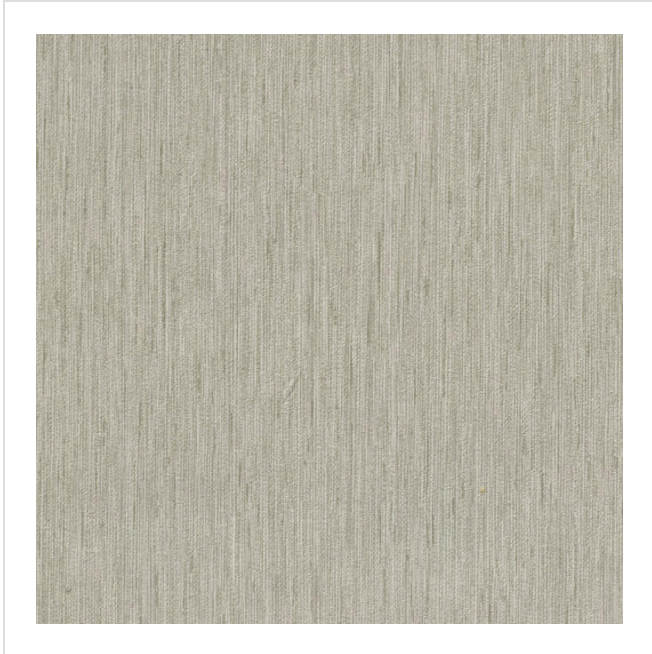

# Gallery

GAL91

Silky strands - some colours are matt, some pearly. Coordinates with Gustav Damask

More colours in Gallery (20)

**Gallery** is in our Internet Exclusive binder

✉ My library needs updating. Please contact me

## Specification

[Fabric backed vinyl wallcovering ▶](#)

137cm wide

Sold by the Linear metre

[Euroclass B ▶](#)

Light reflectance (LRV) 46

📄 Technical data downloads

[gallerytechnical-data.pdf 📄](#)

If you like **Gallery**, you might like...

Filament

Vogue Pleat