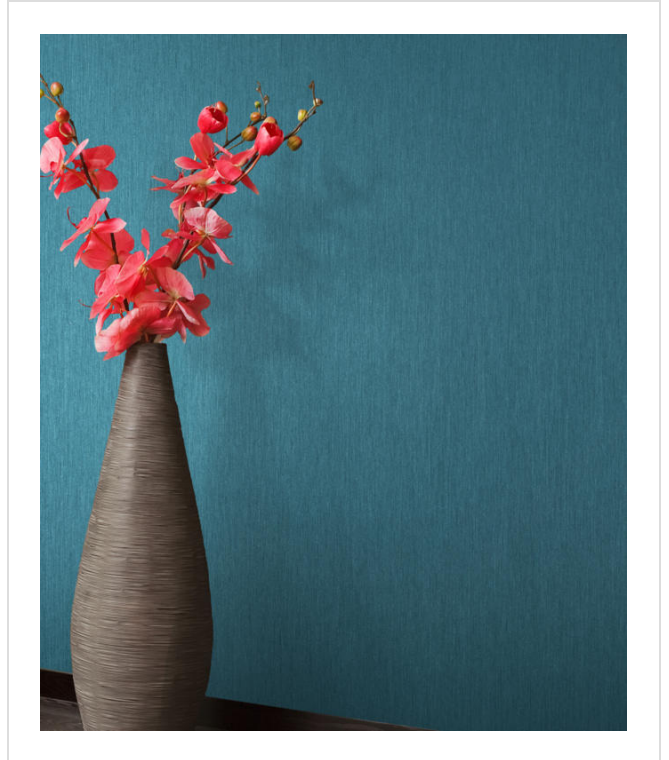

# Gallery

GAL91

Silky strands - some colours are matt, some pearly. Coordinates with Gustav Damask

More colours in Gallery (20)

**Gallery** is in our Internet Exclusive binder

✉ My library needs updating. Please contact me

## Specification

[Fabric backed vinyl wallcovering ▶](#)

137cm wide

Sold by the Linear metre

[Euroclass B ▶](#)

Light reflectance (LRV) 46

📄 Technical data downloads

[gallerytechnical-data.pdf 📄](#)

If you like **Gallery**, you might like...

Filament

Vogue Pleat