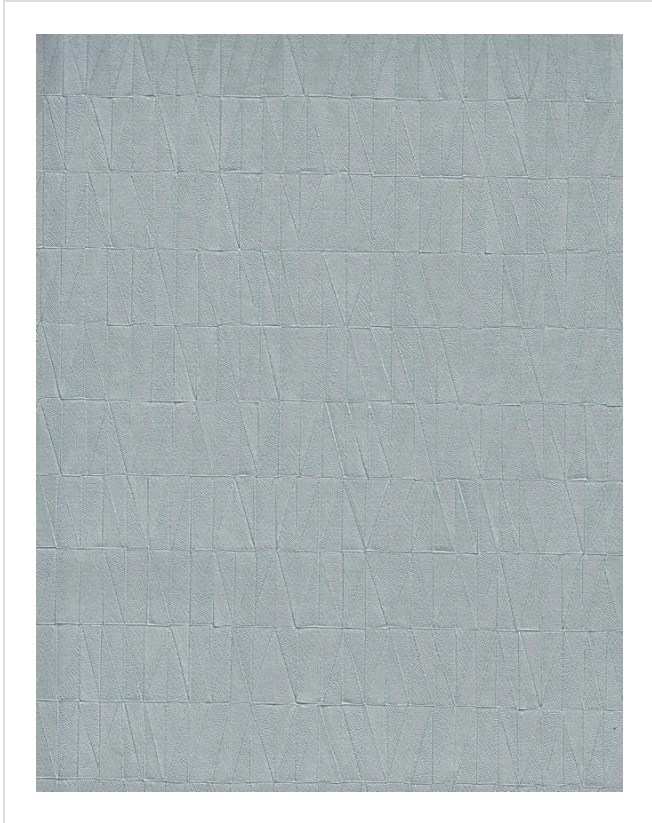

# Geometrica

GEO2209

Textured and pearlescent

More colours in Geometrica (9)

**Geometrica** is in our Internet Exclusive binder

My library needs updating. Please contact me

### Specification

[Fabric backed vinyl wallcovering ▶](#)

137cm wide

Sold by the Linear metre

[Euroclass B ▶](#)

Light reflectance (LRV) 48

 [Technical data downloads](#)

[geometricatechnical-data.pdf](#) 