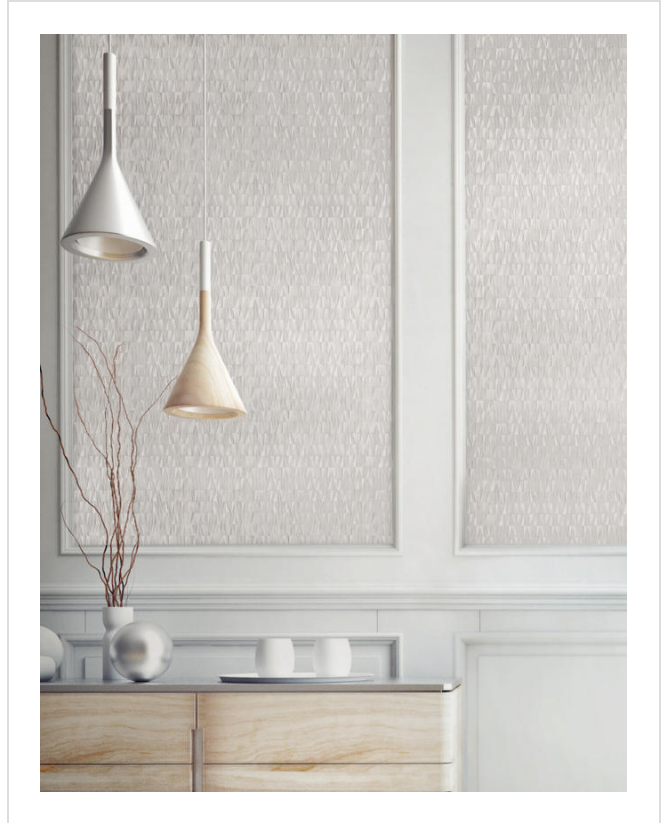

# Geometrica

GEO2209

Textured and pearlescent

More colours in Geometrica (9)

**Geometrica** is in our Internet Exclusive binder

My library needs updating. Please contact me

### Specification

[Fabric backed vinyl wallcovering ▶](#)

137cm wide

Sold by the Linear metre

[Euroclass B ▶](#)

Light reflectance (LRV) 48

 [Technical data downloads](#)

[geometricatechnical-data.pdf](#) 