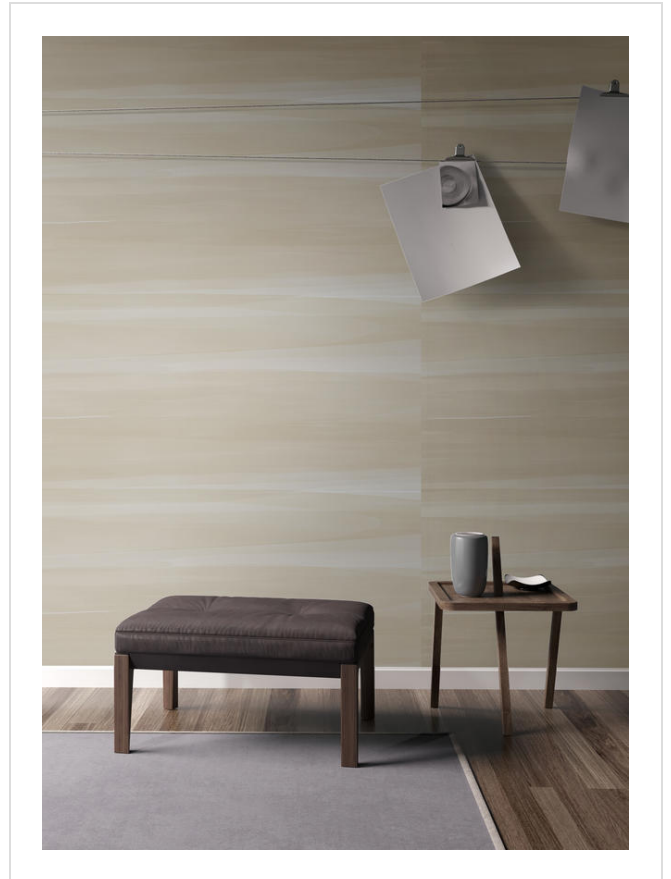

Go With The Flow

BBGF01

Smooth watercolour print. Panelled effect

More colours in Go With The Flow (6)

Go With The Flow is in our Internet Exclusive binder

My library needs updating. Please contact me

Specification

[Fabric backed vinyl wallcovering ▶](#)

137cm wide

Sold by the Linear metre

[Euroclass C ▶](#)

Light reflectance (LRV) 70

[📄 Technical data downloads](#)

[go-with-the-flow-technical-data.pdf 📄](#)

If you like **Go With The Flow**, you might like...