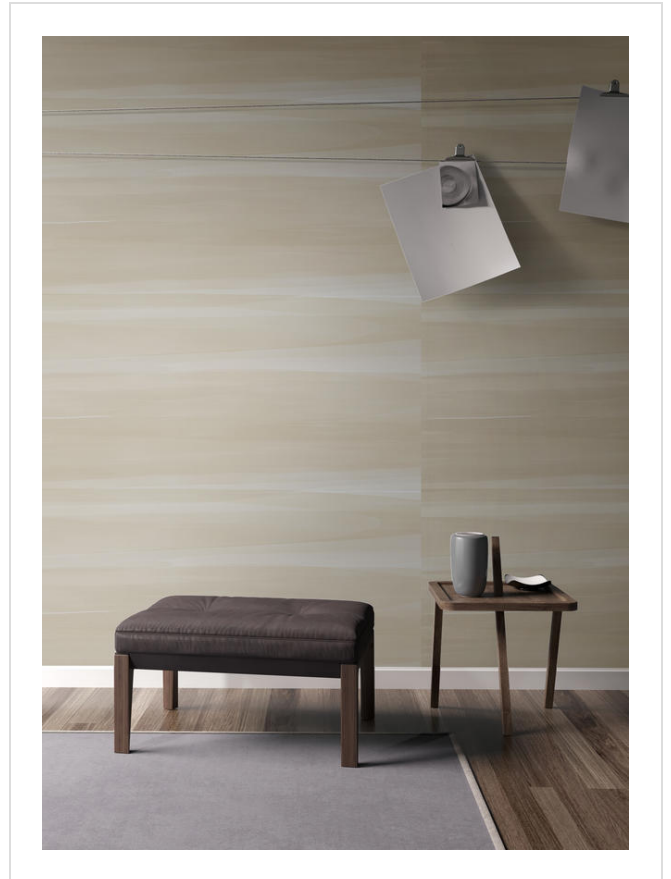

Go With The Flow

BBGF02

Smooth watercolour print. Panelled effect

More colours in Go With The Flow (6)

Go With The Flow is an internet exclusive.

My library needs updating. Please contact me

Specification

[Fabric backed vinyl wallcovering ▶](#)

137cm wide

Sold by the Linear metre

[Euroclass C ▶](#)

Light reflectance (LRV) 28

[📄 Technical data downloads](#)

[go-with-the-flow-technical-data.pdf 📄](#)

If you like **Go With The Flow**, you might like...

Sarinda

Díablo