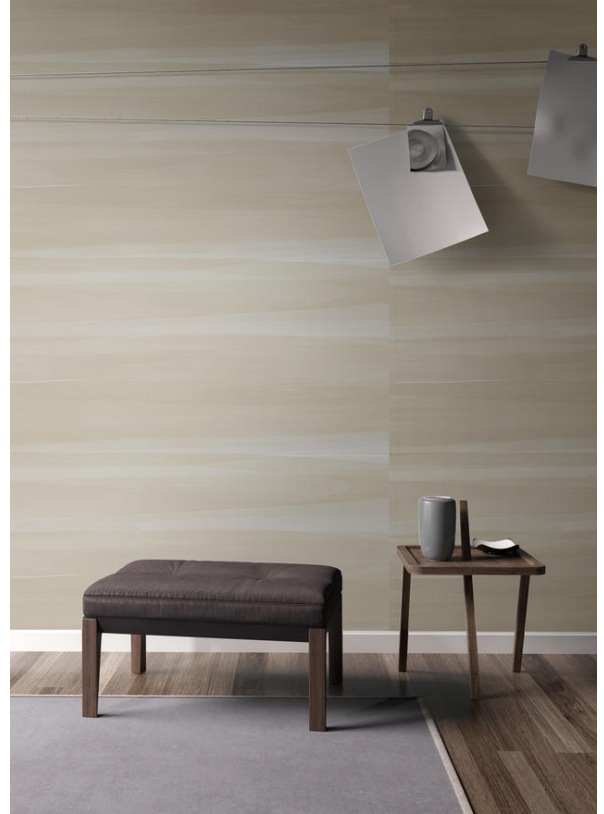

# Go With The Flow

BBGF03

Smooth watercolour print. Panelled effect

Sample shows 60cm wide section

More colours in Go With The Flow (6)

**Go With The Flow** is in our Internet Exclusive binder

My library needs updating. Please contact me

## Specification

[Fabric backed vinyl wallcovering ▶](#)

137cm wide

Sold by the Linear metre

[Euroclass C ▶](#)

Light reflectance (LRV) 74

[📄 Technical data downloads](#)

[go-with-the-flow-technical-data.pdf 📄](#)