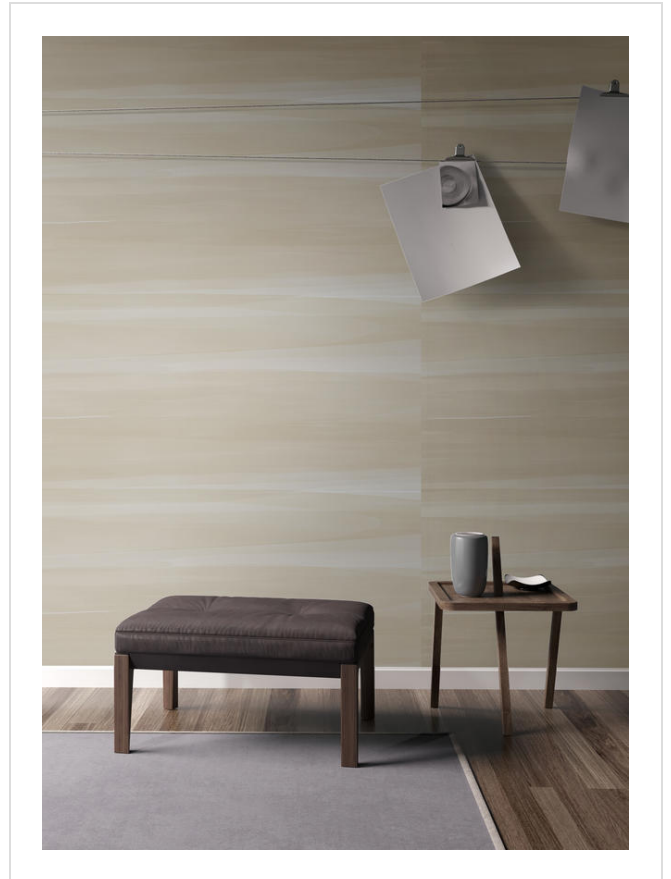

Go With The Flow

BBGF04

Smooth watercolour print. Panelled effect

More colours in Go With The Flow (6)

Go With The Flow is in our Internet Exclusive binder

My library needs updating. Please contact me

Specification

[Fabric backed vinyl wallcovering ▶](#)

137cm wide

Sold by the Linear metre

[Euroclass C ▶](#)

Light reflectance (LRV) 58

[📄 Technical data downloads](#)

[go-with-the-flow-technical-data.pdf 📄](#)

If you like **Go With The Flow**, you might like...