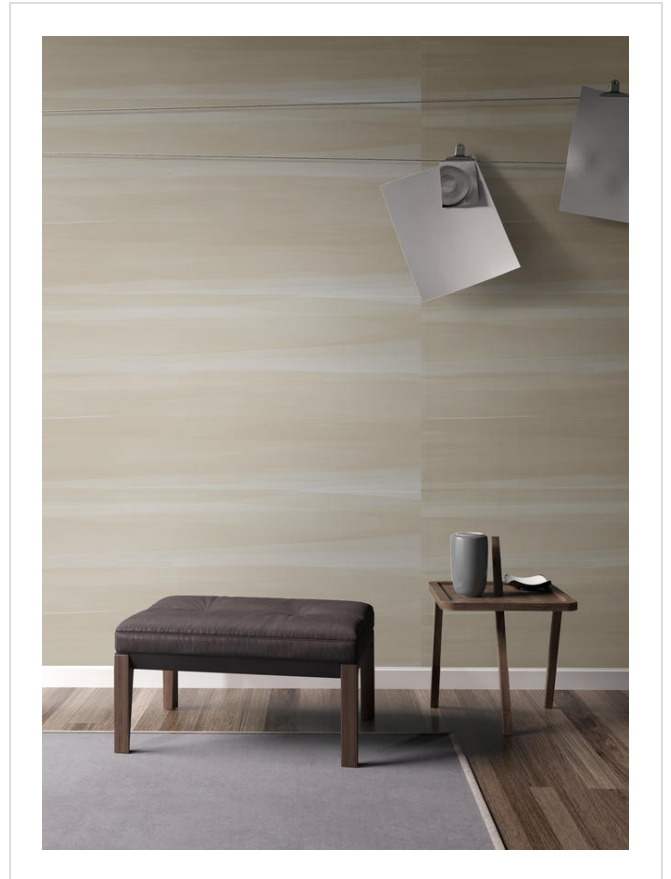

# Go With The Flow

BBGF05

Smooth watercolour print. Panelled effect

More colours in Go With The Flow (6)

**Go With The Flow** is in our Internet Exclusive binder

My library needs updating. Please contact me

## Specification

[Fabric backed vinyl wallcovering ▶](#)

137cm wide

Sold by the Linear metre

[Euroclass C ▶](#)

Light reflectance (LRV) 63

[📄 Technical data downloads](#)

[go-with-the-flow-technical-data.pdf 📄](#)