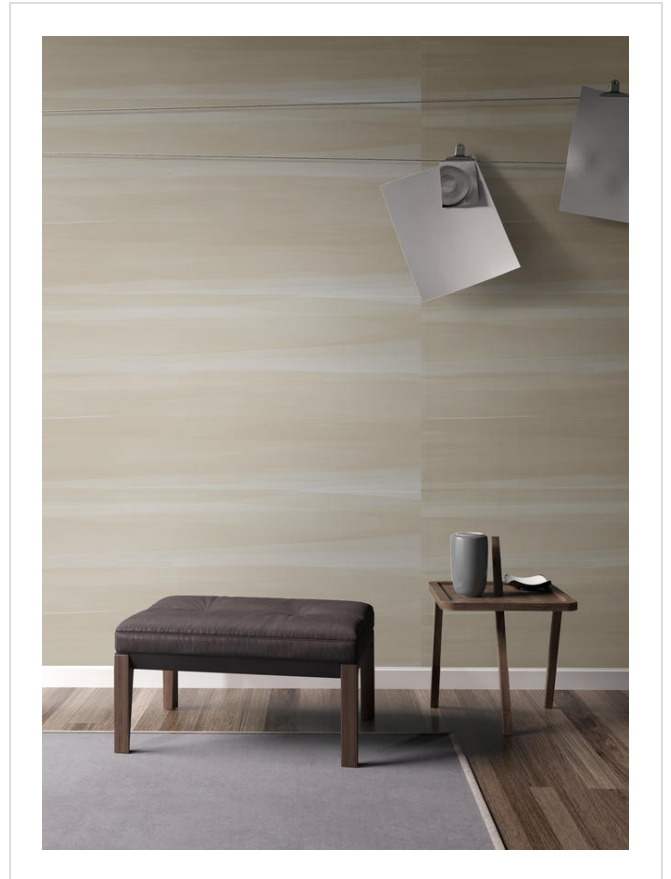

Go With The Flow

BBGF06

Smooth watercolour print. Panelled effect

More colours in Go With The Flow (6)

Go With The Flow is in our Internet Exclusive binder

My library needs updating. Please contact me

Specification

[Fabric backed vinyl wallcovering ▶](#)

137cm wide

Sold by the Linear metre

[Euroclass C ▶](#)

Light reflectance (LRV) 58

[📄 Technical data downloads](#)

[go-with-the-flow-technical-data.pdf 📄](#)

If you like **Go With The Flow**, you might like...