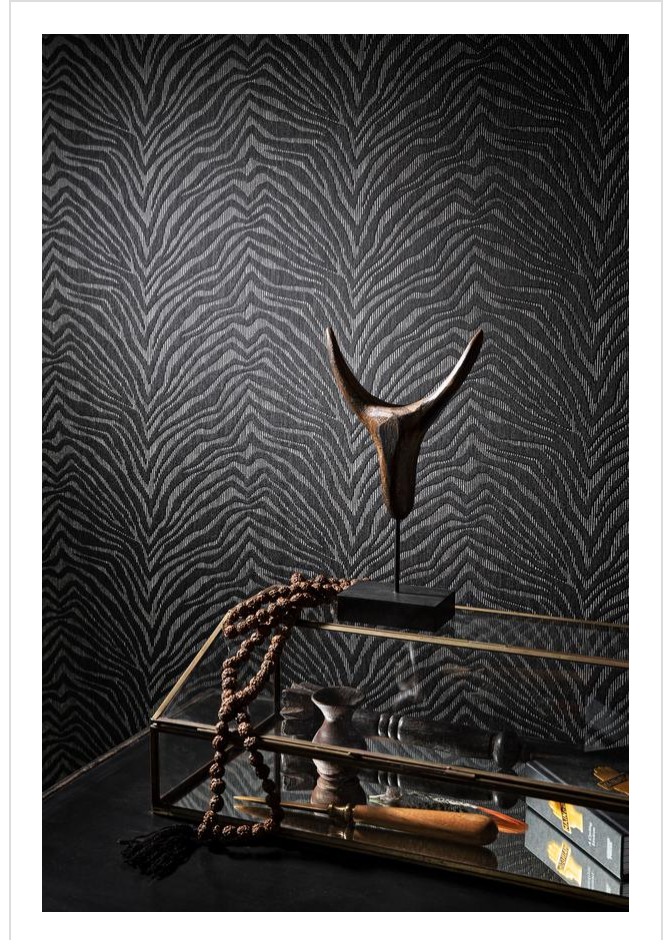

Grand Safari

GRA220531

Jungle inspired textures and prints ... and murals

More designs in Grand Safari (53)

30x250

30x250

30x250

80x400 repeat

80x400 repeat

80x250 repeat

80x250 repeat

80x250 repeat

ular Mural145x145

ular Mural145x145

Grand Safari is in our Range of coordinating designs binder

My library needs updating. Please contact me