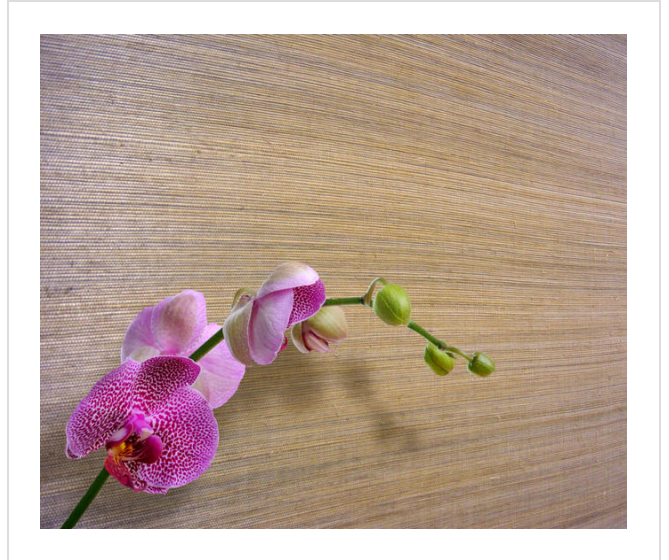

# Grasscloth

GCL0804

Natural grasses and bamboo

More colours and effects in Grasscloth (21)

**Grasscloth** is an internet exclusive.

✉ My library needs updating. Please contact me

### Specification

[Grasscloth wallcovering](#) ▶

91.44cm wide

Sold by the Roll

📄 Technical data downloads

[grasscloth-technical.pdf](#) 📄

If you like **Grasscloth**, you might like...

Kasumi