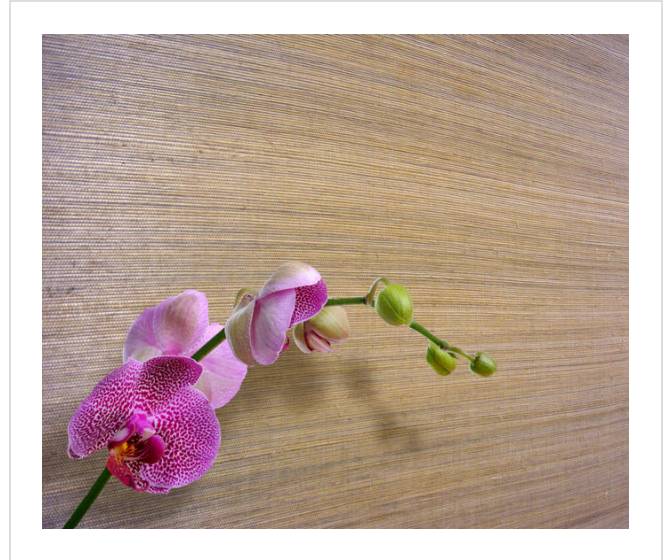

Grasscloth

S102

Natural grasses and bamboo

More colours and effects in Grasscloth (21)

Grasscloth is an internet exclusive.

✉ My library needs updating. Please contact me

Specification

[Grasscloth wallcovering](#) ▶

91.44cm wide

Sold by the Roll

📄 Technical data downloads

[grasscloth-technical.pdf](#) 📄

If you like **Grasscloth**, you might like...

Kasumi

Aurora