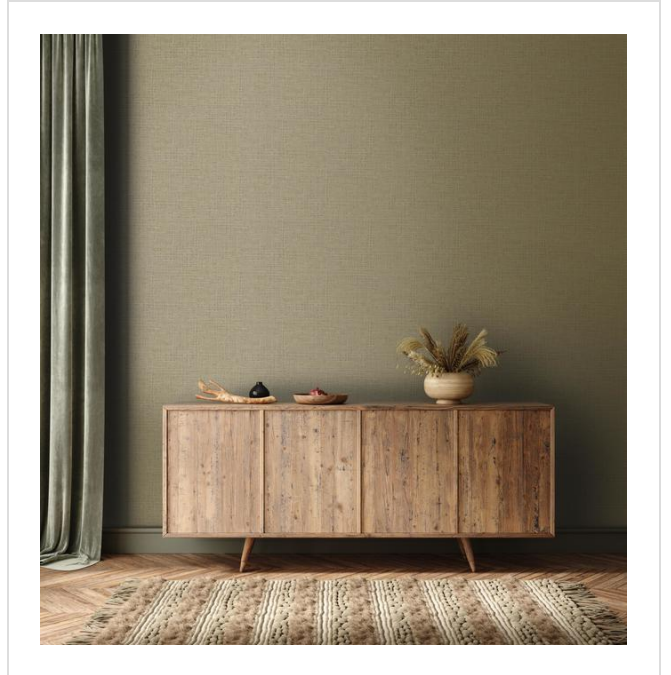

Grassweave

GRA BW55907

Traditional grasscloth. Co-ordinates with Botanical Grassweave

All colours Grassweave (8)

Grassweave is in our Internet Exclusive binder

✉ My library needs updating. Please contact me

Specification

[Fabric backed vinyl wallcovering ▶](#)

137cm wide

Sold by the Linear metre

[Euroclass B ▶](#)

Light reflectance (LRV) 68

↓ Technical data downloads

[grassweave-technical-data.pdf ↻](#)