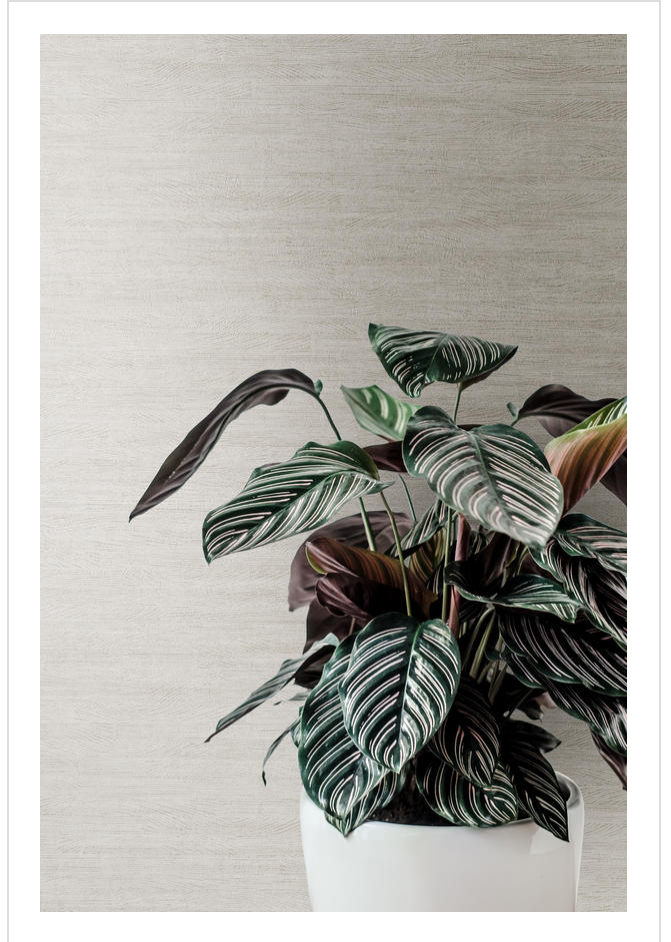

# Grove

GRO1065

Subtle horizontal woodgrain print

More colours in Grove (6)

**Grove** is an internet exclusive.

My library needs updating. Please contact me

## Specification

[Fabric backed vinyl wallcovering ▶](#)

137cm wide

Sold by the Linear metre

[Euroclass B ▶](#)

Light reflectance (LRV) 59

[📄 Technical data downloads](#)

[grove-technical-data.pdf 📄](#)