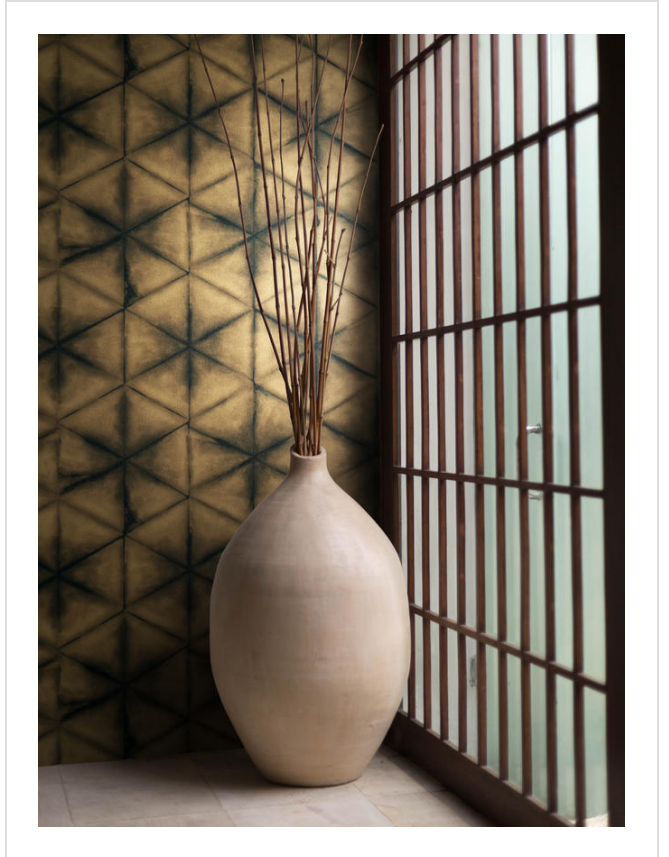

Hanari

HAN9237

Shibori-inspired print

More colours in Hanari (6)

Hanari is in our **White** binder

My library needs updating. Please contact me

Specification

[Fabric backed vinyl wallcovering ▶](#)

137cm wide

Sold by the Linear metre

[Euroclass B ▶](#)

Light reflectance (LRV) 22

[📄 Technical data downloads](#)

[hanari-technical-data.pdf 📄](#)

If you like **Hanari**, you might like...

Skyward Grill