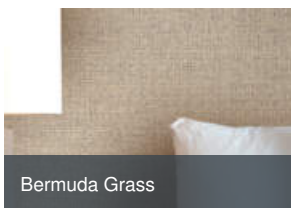

Harvest

HAR03

Authentic, deeply textured and characterful large-scale weave

All colours in Harvest (8)

Harvest is in our **White** binder

✉ My library needs updating. Please contact me

Specification

[Fabric backed vinyl wallcovering ▶](#)

137cm wide

Sold by the Linear metre

[Euroclass B ▶](#)

Light reflectance (LRV) 32

↓ [Technical data downloads](#)

[harvest-technical-data.pdf](#) 📄

If you like **Harvest**, you might like...

Parfay Weave