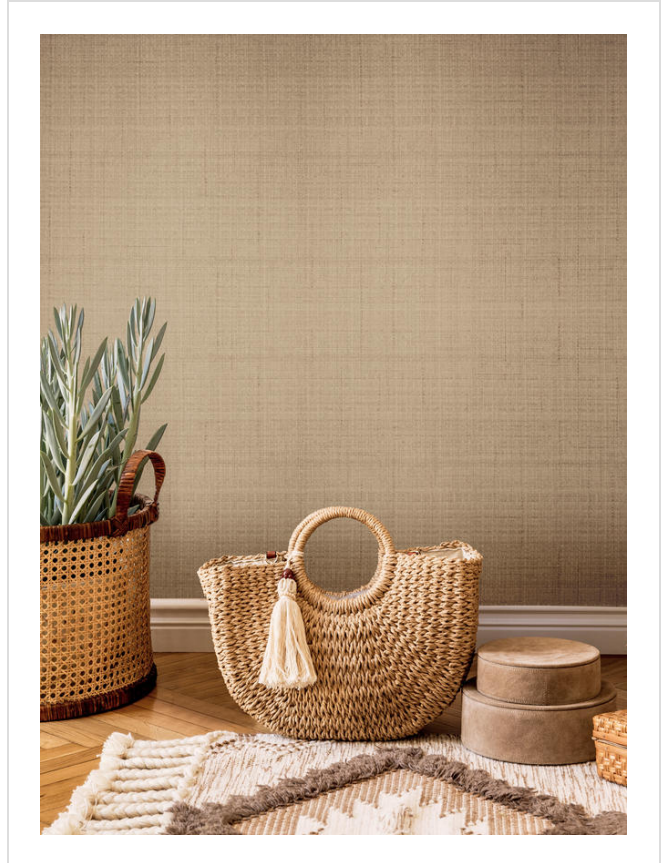

Harvest

HAR04

Authentic, deeply textured and characterful large-scale weave

All colours in Harvest (8)

Harvest is in our **White** binder

✉ My library needs updating. Please contact me

Specification

[Fabric backed vinyl wallcovering ▶](#)

137cm wide

Sold by the Linear metre

[Euroclass B ▶](#)

Light reflectance (LRV) 9

↓ Technical data downloads

[harvest-technical-data.pdf](#) 📄

If you like **Harvest**, you might like...

Parfay Weave