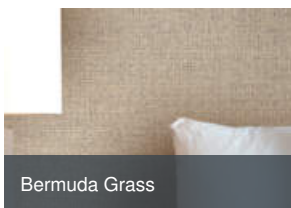

Harvest

HAR04

Authentic, deeply textured and characterful large-scale weave

All colours in Harvest (8)

Harvest is in our **White** binder

✉ My library needs updating. Please contact me

Specification

[Fabric backed vinyl wallcovering ▶](#)

137cm wide

Sold by the Linear metre

[Euroclass B ▶](#)

Light reflectance (LRV) 9

↓ Technical data downloads

[harvest-technical-data.pdf](#) 📄

If you like **Harvest**, you might like...

Parfay Weave