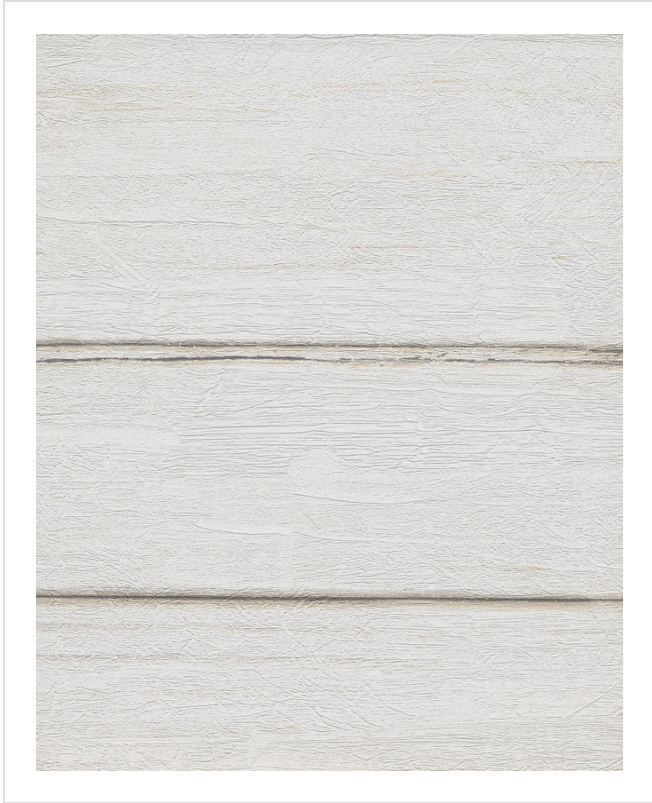

Hoedown

HOE1550

Subtle woodgrain texture in muted matt colours

More colours in Hoedown (6)

Hoedown is in our Internet Exclusive binder

My library needs updating. Please contact me

Specification

[Fabric backed vinyl wallcovering ▶](#)

137cm wide

Sold by the Linear metre

[Euroclass B ▶](#)

Light reflectance (LRV) 75

[📄 Technical data downloads](#)

[hoedown-technical-data.pdf 📄](#)

If you like **Hoedown**, you might like...