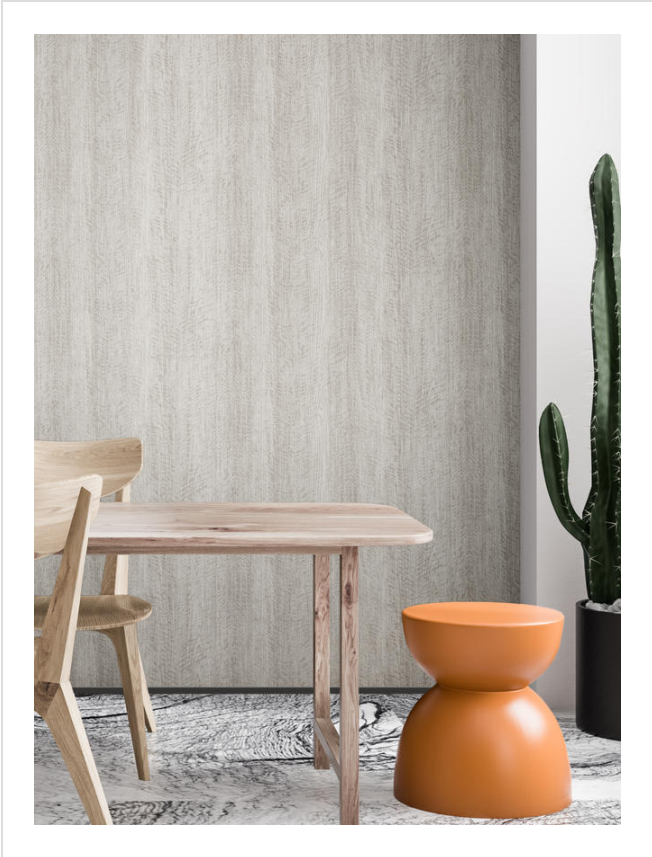

Honshu

HON47870

Maple-inspired wood texture

More colours in Honshu (16)

Honshu is in our [Blue](#) binder

My library needs updating. Please contact me

Specification

[Fabric backed vinyl wallcovering ▶](#)

137cm wide

Sold by the Linear metre

[Euroclass C ▶](#)

Light reflectance (LRV) 64

[📄 Technical data downloads](#)

If you like **Honshu**, you might like...

Heritage Wood

Montana