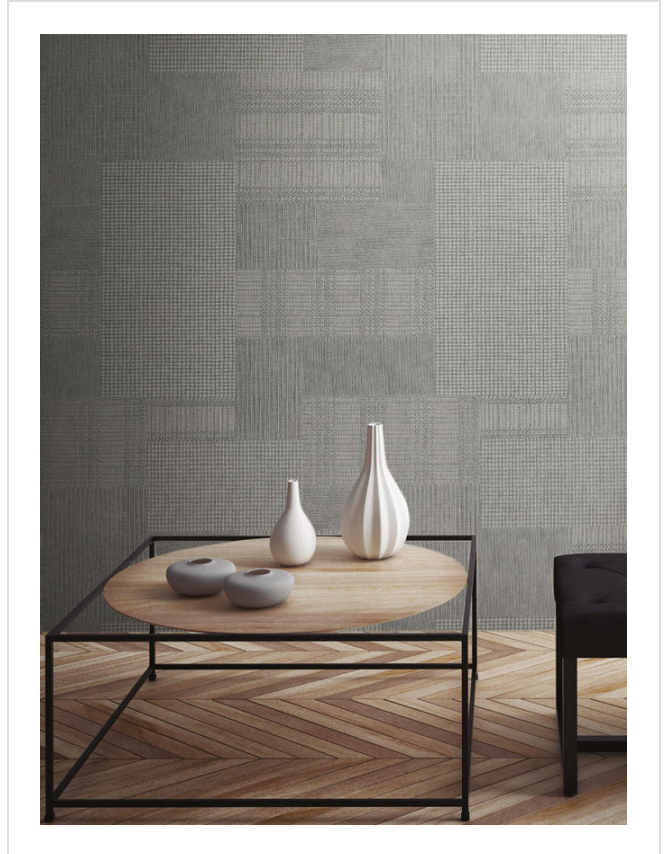

Hopscotch

HOP1497

Artisinal jute weave

More colours in Hopscotch (7)

Hopscotch is in our **White** binder

✉ My library needs updating. Please contact me

Specification

[Fabric backed vinyl wallcovering ▶](#)

137cm wide

Sold by the Linear metre

[Euroclass B ▶](#)

Light reflectance (LRV) 59

📄 Technical data downloads

[hopscotch-technical-info.pdf](#) 📄

If you like **Hopscotch**, you might like...

Panache Plaid

Plaidish