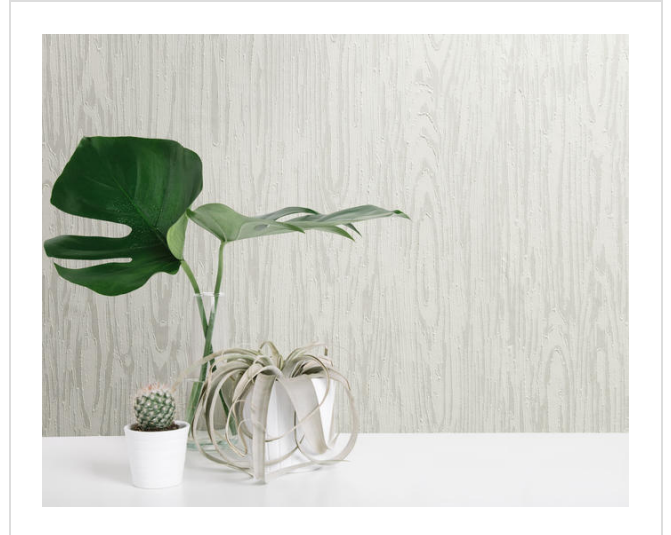

# Impasto Wood

IMP4860

Deeply textured woodgrain paint effect. Matt finish

More colours in Impasto Wood (6)

Impasto Wood is in our **White** binder

My library needs updating. Please contact me

## Specification

[Fabric backed vinyl wallcovering ▶](#)

68cm wide

Sold by the Roll

[Euroclass B ▶](#)

Light reflectance (LRV) 13

[📄 Technical data downloads](#)

[impasto-wood-technical-data.pdf 📄](#)