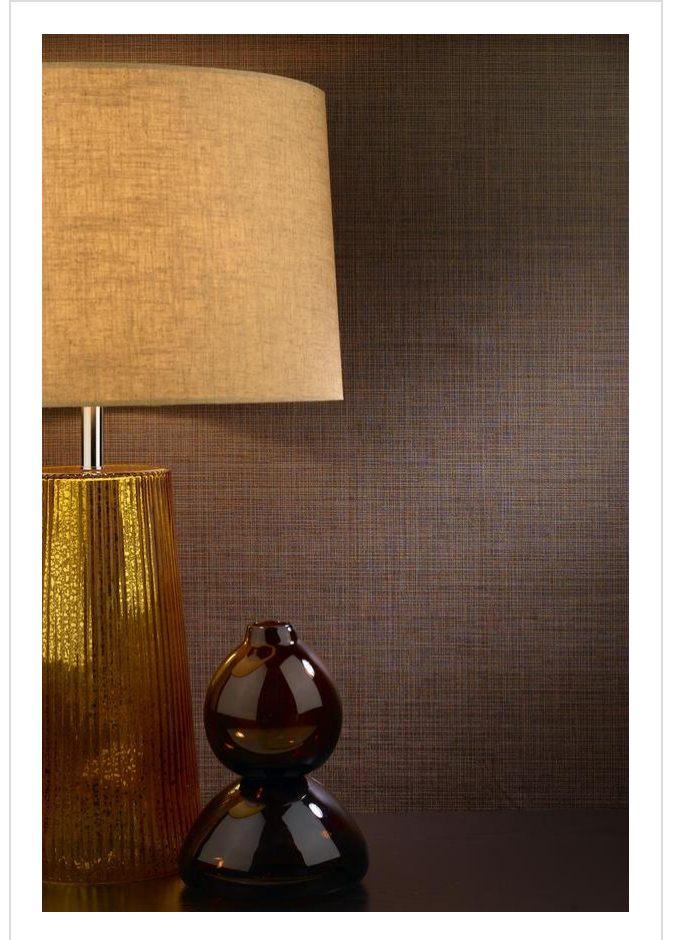

Impromptu

52969

Fine textured weave

More colours in Impromptu (24)

About Impromptu

Do you like the look of Impromptu wallcovering, but need advanced impact, abrasion and chemical resistance? P3TEC Wall Protection is the solution.

Follow this link to find out more.

Impromptu is in our Internet Exclusive binder

✉ My library needs updating. Please contact me

Specification

[Fabric backed vinyl wallcovering ▶](#)

137cm wide

Sold by the Linear metre