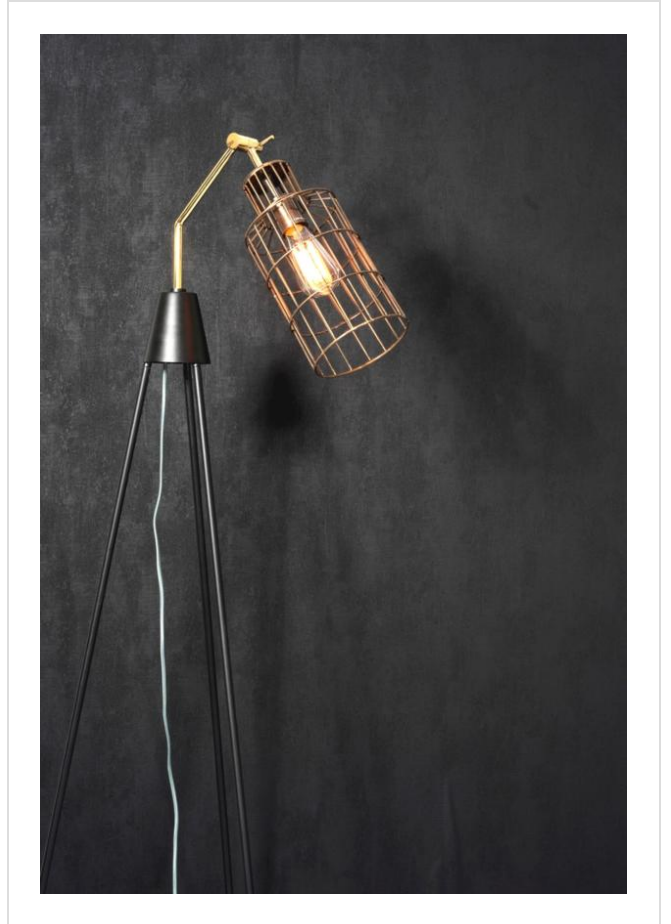

Infinity

15526

Soft stone texture with suede effect print. Matt and pearl. Coordinates with Infinity Trellis.

More colours in Infinity (15)

Infinity is in our [Blue](#) binder

My library needs updating. Please contact me

Specification

[Fabric backed vinyl wallcovering](#) ▶

130cm wide

Sold by the Linear metre

[Euroclass B](#) ▶ [Marine \(please enquire\)](#) ▶ [Class 0 and 1](#) ▶

Light reflectance (LRV) 40

↓ Technical data downloads