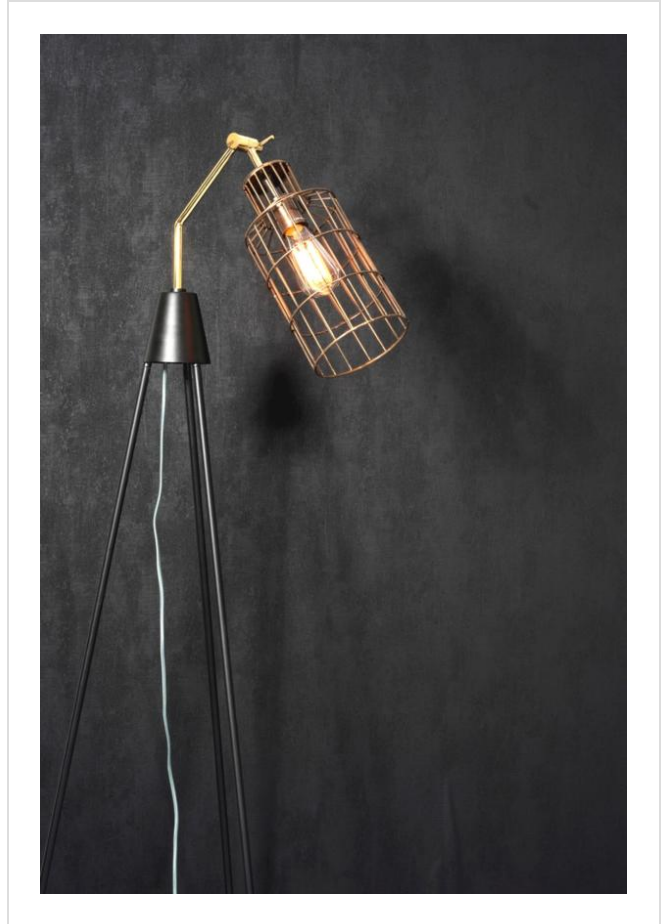

Infinity

INF34253

Soft stone texture with suede effect print. Matt and pearl. Coordinates with Infinity Trellis.

More colours in Infinity (15)

Infinity is in our [Blue](#) binder

My library needs updating. Please contact me

Specification

[Fabric backed vinyl wallcovering](#) ▶

130cm wide

Sold by the Linear metre

[Euroclass B](#) ▶ [Marine \(please enquire\)](#) ▶ [Class 0 and 1](#) ▶

Light reflectance (LRV) 40

↓ Technical data downloads