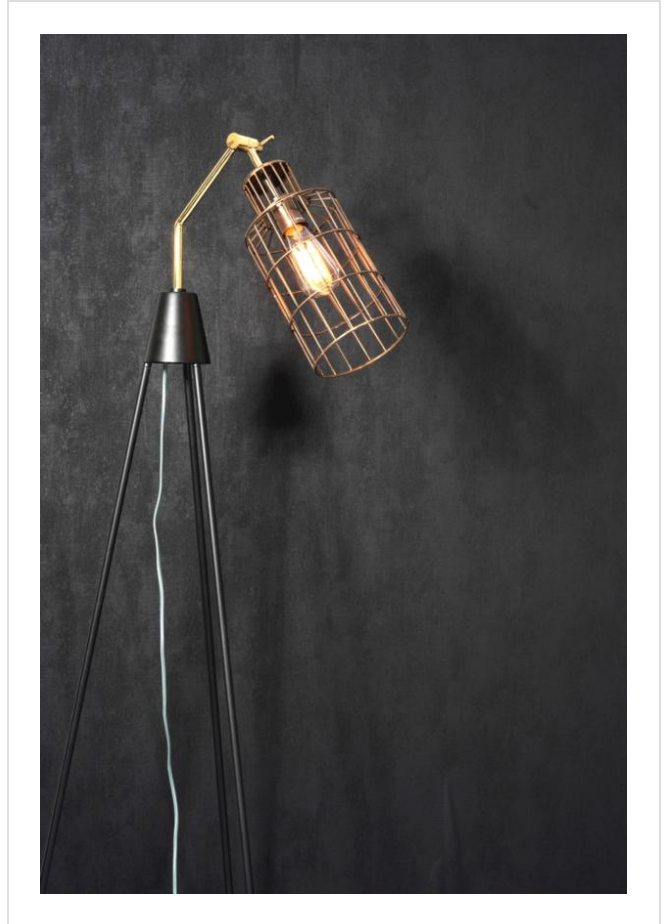

Infinity

INF34255

Soft stone texture with suede effect print. Matt and pearl. Coordinates with Infinity Trellis.

More colours in Infinity (15)

Infinity is in our [Blue](#) binder

My library needs updating. Please contact me

Specification

[Fabric backed vinyl wallcovering](#) ▶

130cm wide

Sold by the Linear metre

[Euroclass B](#) ▶ [Marine \(please enquire\)](#) ▶ [Class 0 and 1](#) ▶

Light reflectance (LRV) 1

↓ Technical data downloads