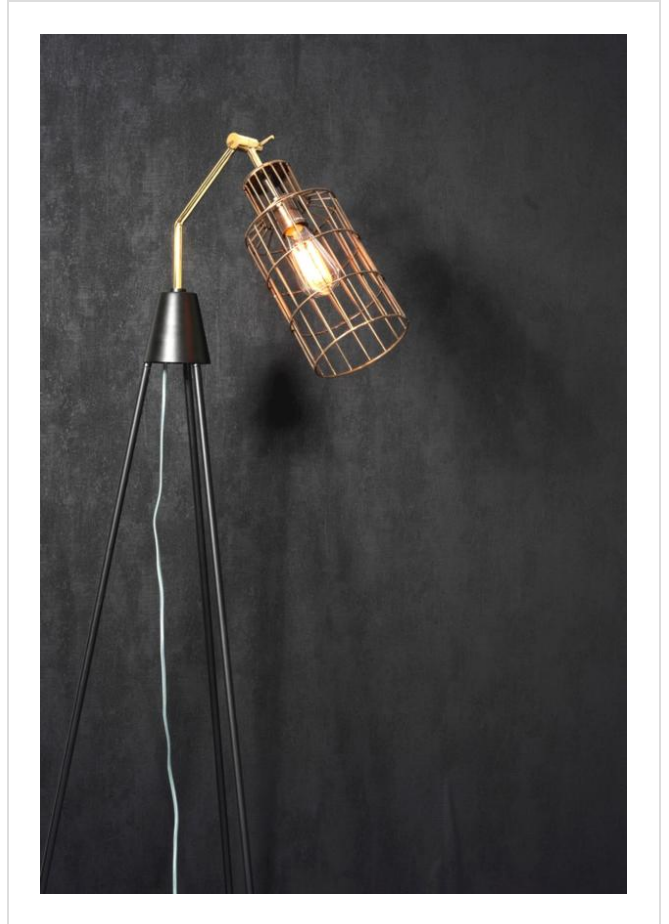

Infinity

INF34261

Soft stone texture with suede effect print. Matt and pearl. Coordinates with Infinity Trellis.

More colours in Infinity (15)

Infinity is in our [Blue](#) binder

My library needs updating. Please contact me

Specification

[Fabric backed vinyl wallcovering](#) ▶

130cm wide

Sold by the Linear metre

[Euroclass B](#) ▶ [Marine \(please enquire\)](#) ▶ [Class 0 and 1](#) ▶

Light reflectance (LRV) 52

↓ Technical data downloads