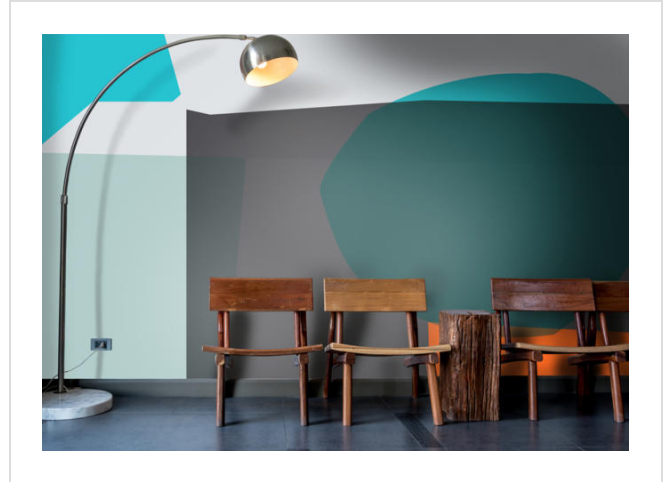

Jonnie Lawes

Collage Block 3x5m

If you like geometrics...you're in the right place. And all Jonnie's designs can easily be custom coloured...

More Jonnie Lawes designs (46)

Can't see the Abstract colour you're looking for?
Here are some more ideas.
Please enquire.

Can't see the Flex colour you're looking for?
Here are some more ideas.
Please enquire.

Flex by James Lee
Flex is easy to install
choose from Flex's
extensive range.

About Jonnie Lawes

Jonnie's designs can be found in fashion, posters, and of course interiors. Having graduated in Printed Textiles and Surface Pattern Design from Leeds College of Art, his love of graphic bold shapes, simple architectural and geometric forms caught our eye. These designs look great at any scale - and can be resized to fit any space.