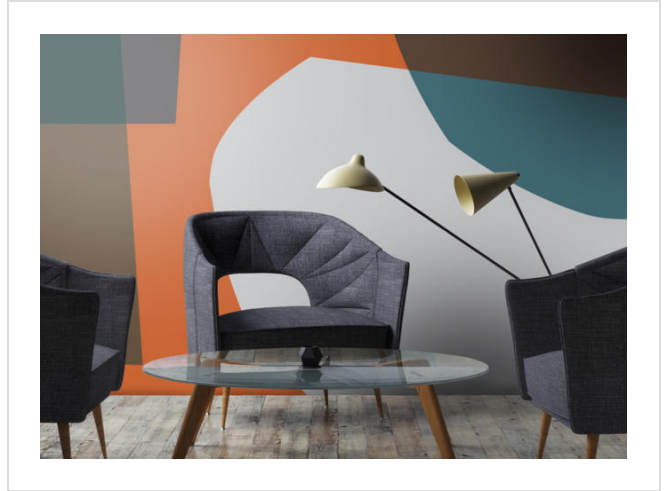

Jonnie Lawes

Collage Round 3x5m

Geometrics, mid-century shapes and pattern. And all Jonnie's designs can easily be custom coloured...

More Jonnie Lawes designs (48)

Please enquire.

Can't see the Cut Shapes A colour
you're looking for?
Here are some more ideas.
Please enquire.

Can't see the Cut Shapes 2 colour
you're looking for?
Here are some more ideas.
Please enquire...

About Jonnie Lawes

Jonnie Lawes is an internet exclusive.

Jonnie's designs can be found in fashion, posters, and of course interiors. Having graduated in Printed Textiles and Surface Pattern Design from Leeds College of Art, his love of graphic bold shapes, simple architectural, geometric and mid-century-inspired forms caught our eye. These designs look great at any scale - and can be resized to fit any space.

Jonnie Lawes' designs are digitally printed, giving you the opportunity to add your own personal touch. Colours can be customised, and designs can be printed onto different grounds with stunning results. All designs are available as wallcovering, window film, acrylic artwork and can be printed onto our Zintra acoustic panels. If required as a wallcovering, we print onto Digifort fabric-backed vinyl - a specialist print media, or onto any of our standard wallcoverings; from chunky stone textures thru to iridescent and metallic surfaces too. The combinations are endless.