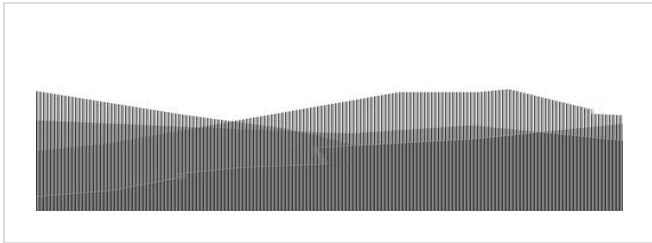

## Landscape 3x10m repeat

If you like geometrics...you're in the right place. And all Jonnie's designs can easily be custom coloured...

More Jonnie Lawes designs (46)

Can't see the Abstract colour you're looking for?  
Here are some more ideas.  
Please enquire.