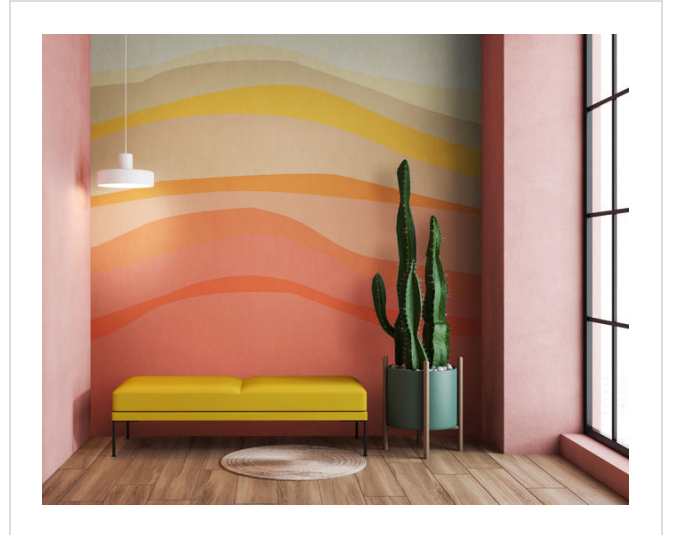

Jonnie Lawes

Soundwave Melon

Geometrics, mid-century shapes and pattern. And all Jonnie's designs can easily be custom coloured...

More Jonnie Lawes designs (48)

you're looking for?
Here are some more ideas.
Please enquire.

Jonnie Lawes' designs are digitally printed, giving you the opportunity to add your own personal touch. Colours can be customised, and designs can be printed onto different grounds with stunning results. All designs are available as wallcovering, window film, acrylic artwork and can be printed onto our Zintra acoustic panels. If required as a wallcovering, we print onto Digifort fabric-backed vinyl - a specialist print media, or onto any of our standard wallcoverings; from chunky stone textures thru to iridescent and metallic surfaces too. The combinations are endless.