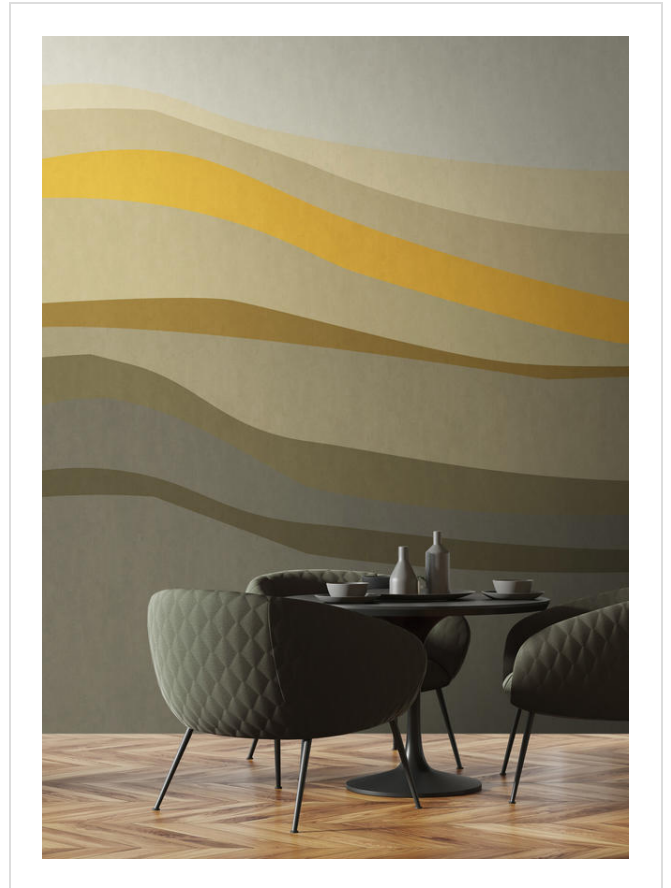

## Soundwave Ochre

Geometrics, mid-century shapes and pattern. And all Jonnie's designs can easily be custom coloured...

More Jonnie Lawes designs (48)

Can't see the PALM colour  
you're looking for?  
Here are some more ideas.  
Please enquire.