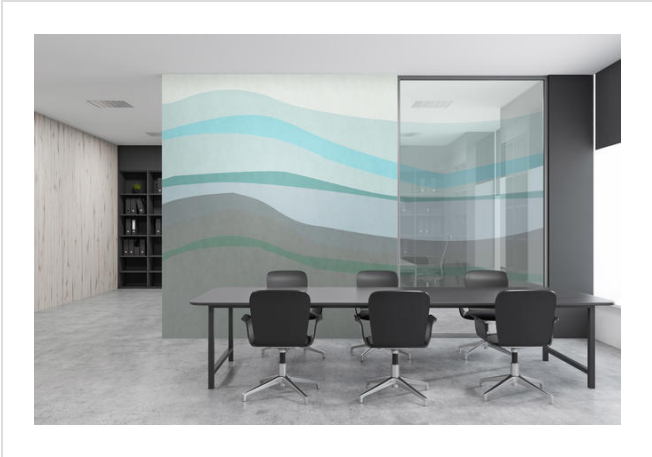

Jonnie Lawes

Soundwave Spray

If you like geometrics...you're in the right place. And all Jonnie's designs can easily be custom coloured...