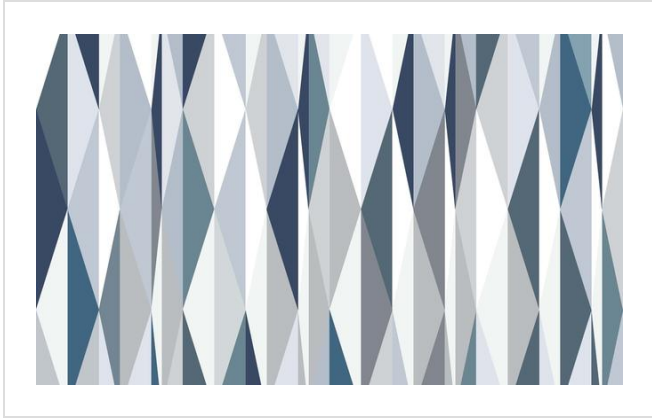

## Shards Azure 3x5m repeat

Geometrics, mid-century shapes and pattern. And all Jonnie's designs can easily be custom coloured...