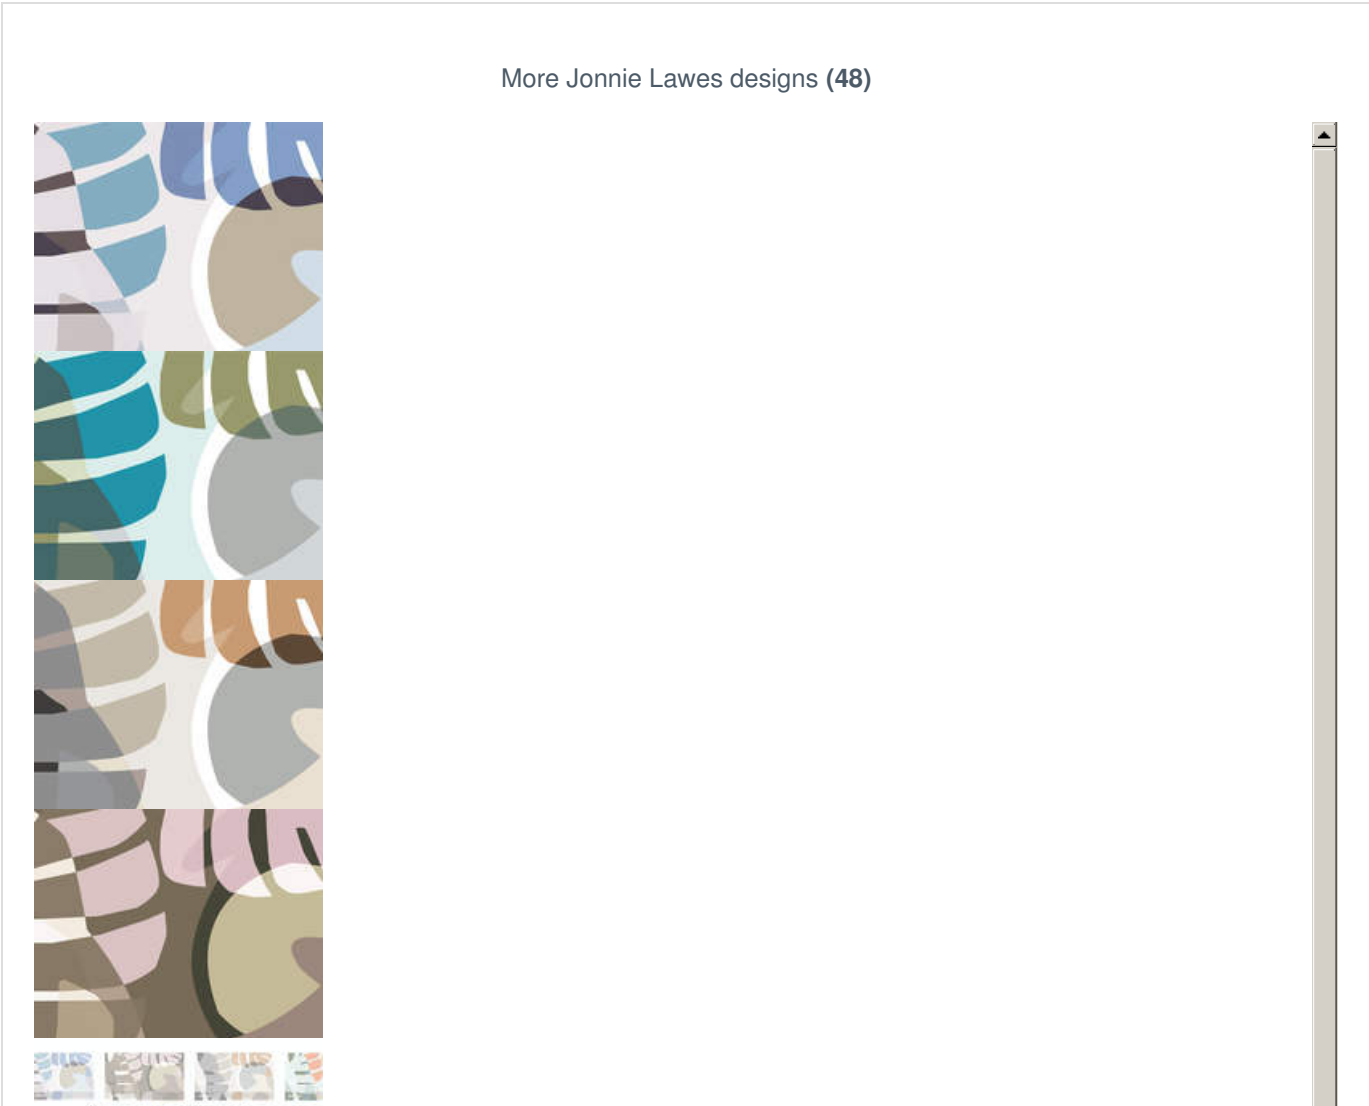

More Jonnie Lawes designs (48)