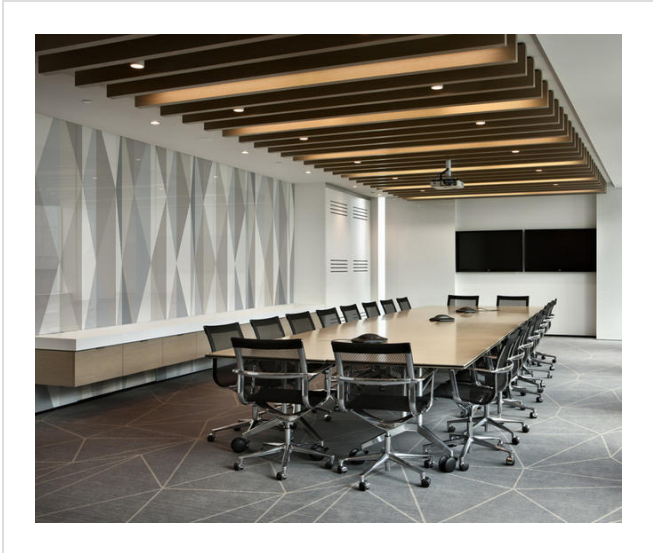

## Shards Pale 3x5m repeat

Geometrics, mid-century shapes and pattern. And all Jonnie's designs can easily be custom coloured...