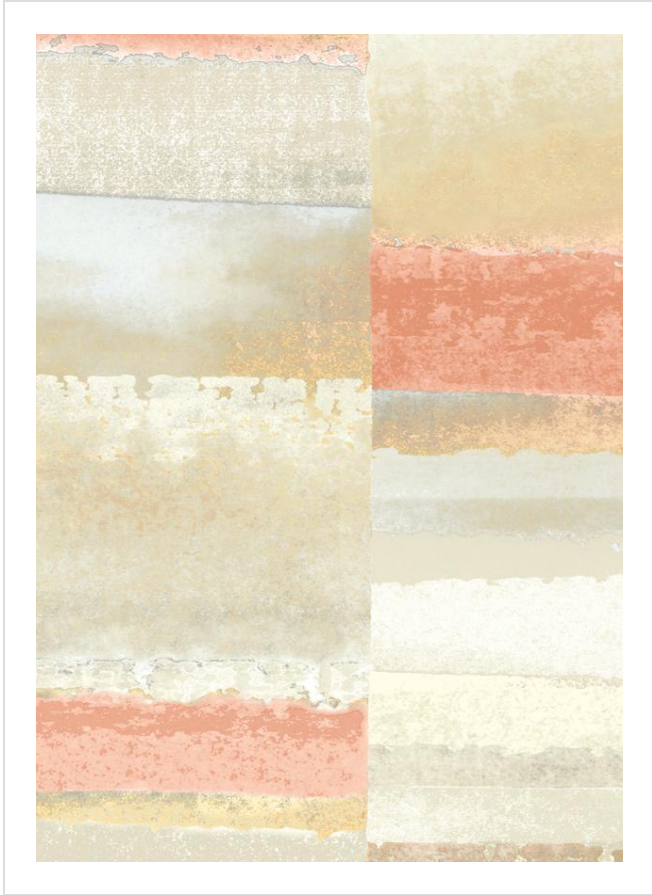

Kiawah

KIA07

Dramatic painterly print. Staggered pattern creates panelled effect

All colours in Kiawah (11)

Kiawah is in our Internet Exclusive binder

✉ My library needs updating. Please contact me

Specification

[Fabric backed vinyl wallcovering ▶](#)

137cm wide

Sold by the Linear metre

[Euroclass B ▶](#)

Light reflectance (LRV) 54

↓ Technical data downloads

[kiawah-technical-data-downloada.pdf](#) Ⓞ

If you like **Kiawah**, you might like...