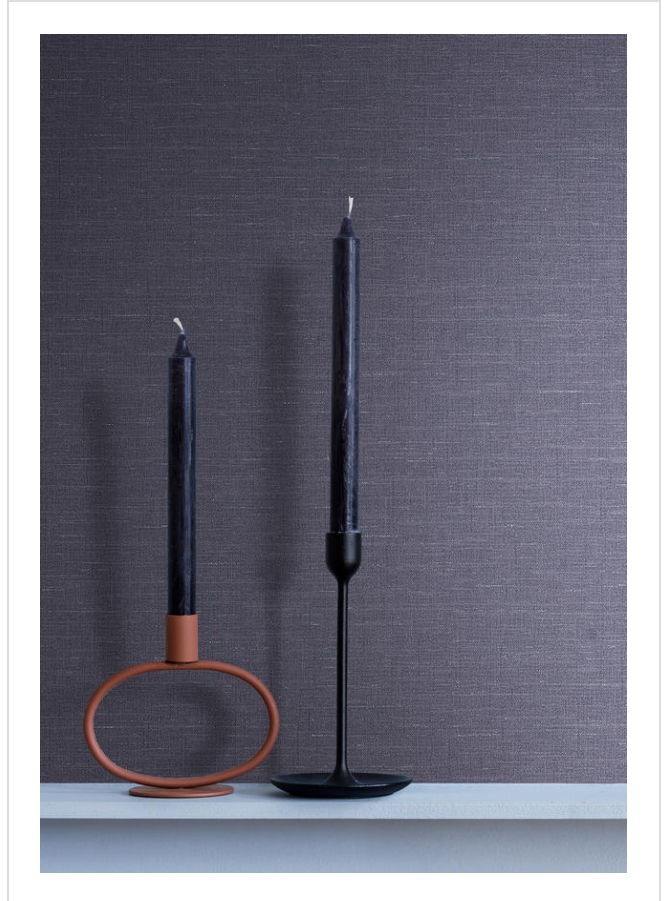

# Kinship

T2GS04

Classic linen, with tiny slubs in contrasting colours. A mix of matt and pearlescent finishes.

All colours in Kinship (17)

**Kinship** is in our Internet Exclusive binder

My library needs updating. Please contact me

## Specification

[Fabric backed vinyl wallcovering](#) ▶

137cm wide

Sold by the Linear metre

[Euroclass C ▶](#)

Light reflectance (LRV) 55

 [Technical data downloads](#)

[kinship-technical-data.pdf](#) 