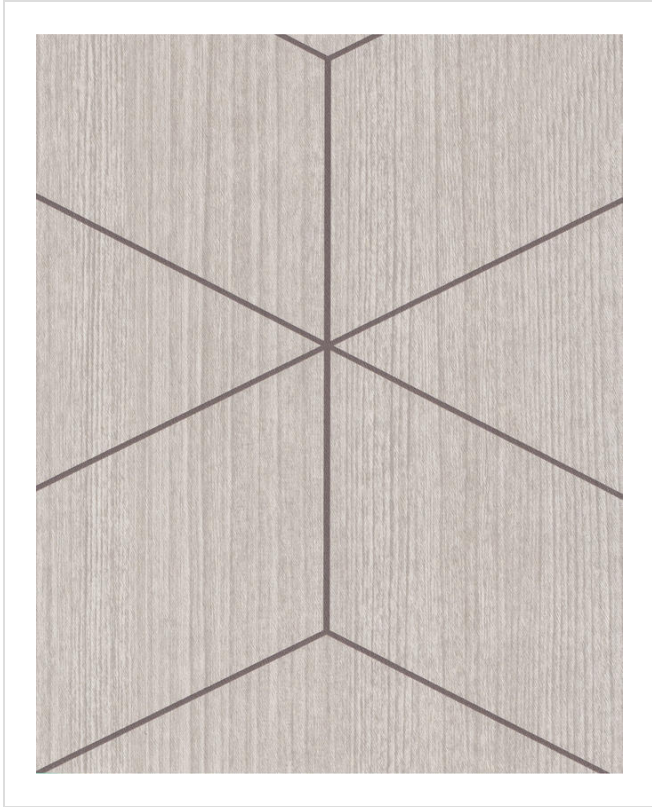

Lacewood Geo

LACG8438

Woodgrain with geometric overprint. Smooth matt surface. Coordinates with Lacewood

All colours in Lacewood Geo (9)

Lacewood Geo is in our Internet Exclusive binder

✉ My library needs updating. Please contact me

Specification

[Fabric backed vinyl wallcovering ▶](#)

137cm wide

Sold by the Linear metre

[Euroclass B ▶](#)

Light reflectance (LRV) 40

↓ Technical data downloads

[lacewood-geo-technical-data.pdf ↻](#)