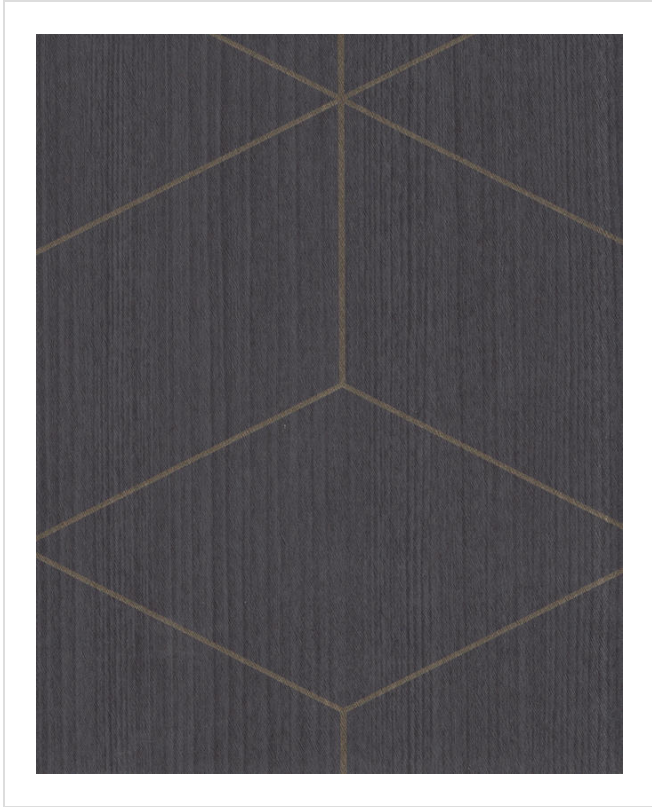

# Lacewood Geo

LACG8445

Woodgrain with geometric overprint. Smooth matt surface. Coordinates with Lacewood

All colours in Lacewood Geo (9)

Lacewood Geo is in our Internet Exclusive binder

✉ My library needs updating. Please contact me

### Specification

[Fabric backed vinyl wallcovering ▶](#)

137cm wide

Sold by the Linear metre

[Euroclass B ▶](#)

Light reflectance (LRV) 4

↓ Technical data downloads

[lacewood-geo-technical-data.pdf ↻](#)