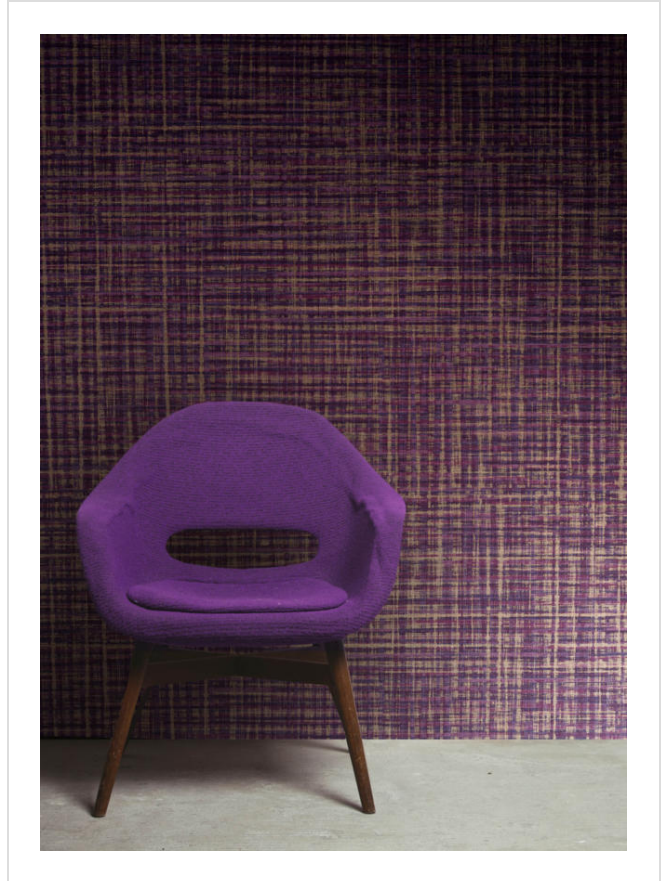

Laser

LAS52828

larger scale stylised weave

More colours in Laser (18)

Laser is an internet exclusive.

My library needs updating. Please contact me

Specification

[Fabric backed vinyl wallcovering ▶](#)

137cm wide

Sold by the Linear metre

[Euroclass C ▶](#)

Light reflectance (LRV) 62

 [Technical data downloads](#)

[laser-technical-data.pdf](#) 

If you like **Laser**, you might like...