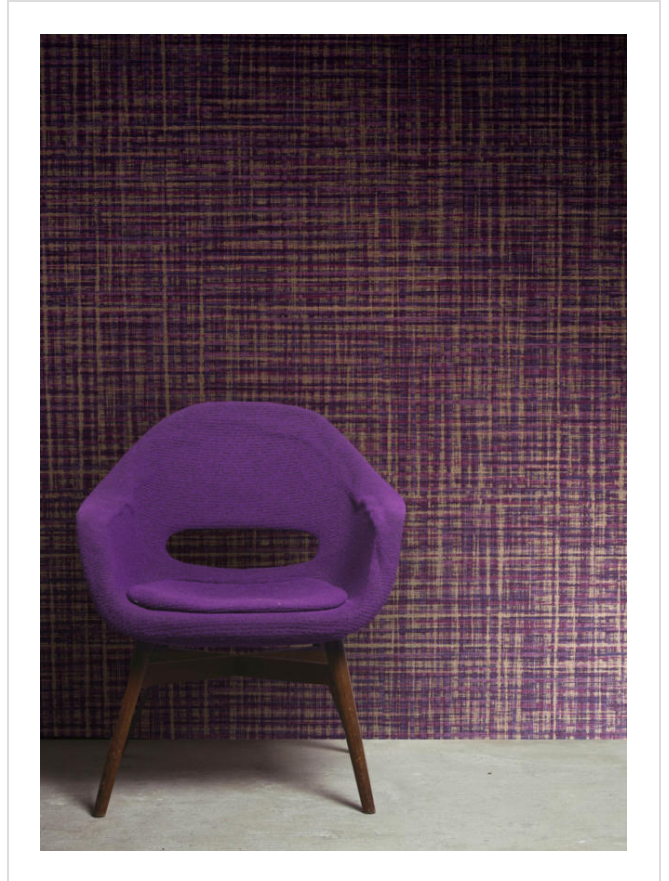

Laser

LAS52833

larger scale stylised weave

More colours in Laser (18)

Laser is an internet exclusive.

My library needs updating. Please contact me

Specification

[Fabric backed vinyl wallcovering ▶](#)

137cm wide

Sold by the Linear metre

[Euroclass C ▶](#)

Light reflectance (LRV) 28

[📄 Technical data downloads](#)

[laser-technical-data.pdf 📄](#)

If you like **Laser**, you might like...

Parfay Weave