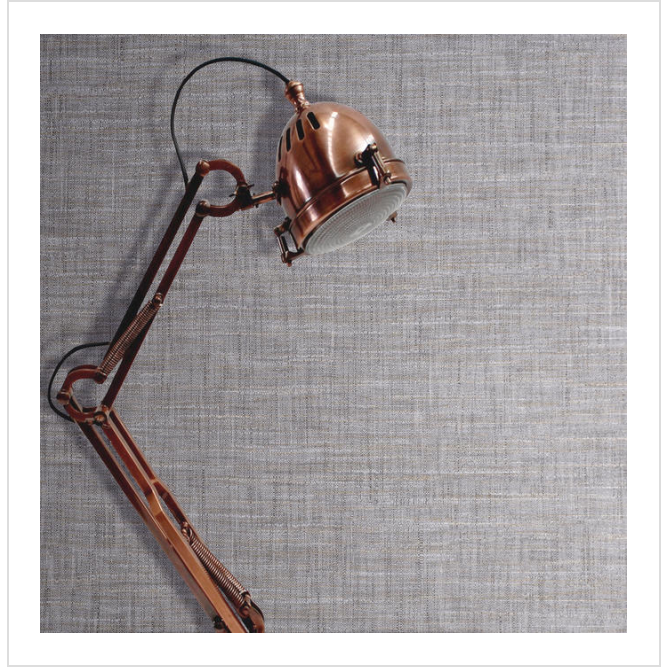

# Li Ming

BBLM20

Beautifully printed silky weave.

More colours in Li Ming (18)

**Li Ming** is an internet exclusive.

My library needs updating. Please contact me

Specification

[Fabric backed vinyl wallcovering ▶](#)

137cm wide

Sold by the Linear metre

[Class 0 and 1 ▶ Euroclass C ▶](#)

Light reflectance (LRV) 26

 [Technical data downloads](#)

[li-ming-technical.pdf](#) 

If you like **Li Ming**, you might like...

Impromptu