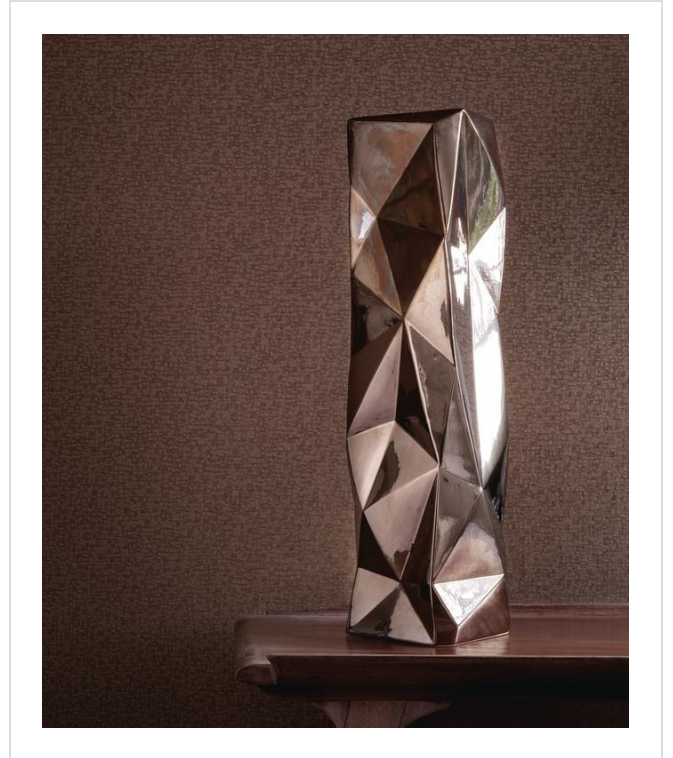

Lima

15680

Chunky silk emboss

More colours in Lima (19)

Lima is in our **Blue** binder

✉ My library needs updating. Please contact me

Specification

[Fabric backed vinyl wallcovering ▶](#)

130cm wide

Sold by the Linear metre

[Euroclass B ▶ Marine \(please enquire\) ▶](#)

Light reflectance (LRV) 22

📄 Technical data downloads

[lima-technical.pdf 📄](#)

If you like **Lima**, you might like...

Bugle Beads