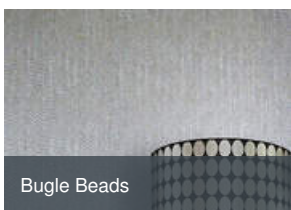

Lima

15680

Chunky silk emboss

More colours in Lima (19)

Lima is in our **Blue** binder

✉ My library needs updating. Please contact me

Specification

[Fabric backed vinyl wallcovering ▶](#)

130cm wide

Sold by the Linear metre

[Euroclass B ▶ Marine \(please enquire\) ▶](#)

Light reflectance (LRV) 22

📄 Technical data downloads

[lima-technical.pdf 📄](#)

If you like **Lima**, you might like...

Bugle Beads

Bebop