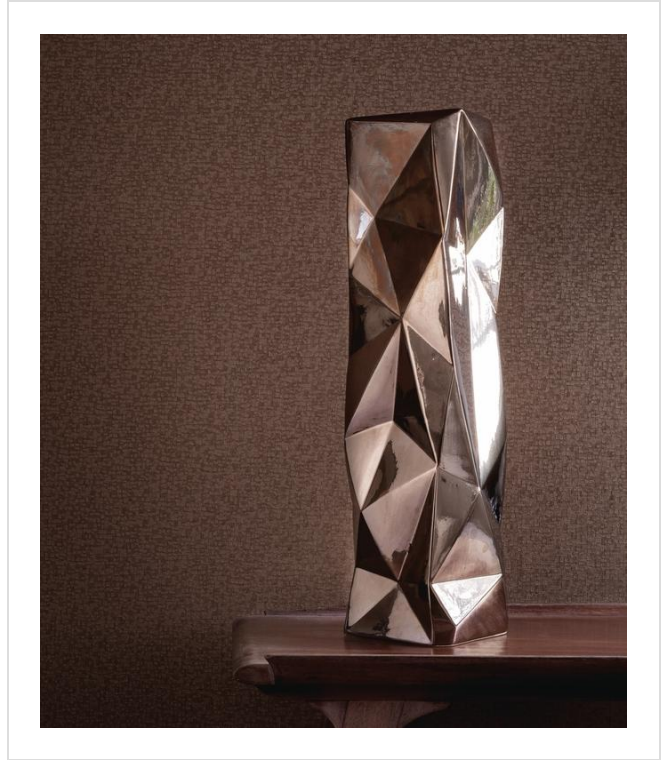

Lima

15681 while stocks last

Chunky silk emboss

More colours in Lima (19)

Lima is in our [Blue binder](#)

✉ My library needs updating. Please contact me

Specification

[Fabric backed vinyl wallcovering ▶](#)

130cm wide

Sold by the Linear metre

[Euroclass B ▶ Marine \(please enquire\) ▶](#)

Light reflectance (LRV) 50

📄 Technical data downloads

[lima-technical.pdf](#) 📄

If you like **Lima**, you might like...

Bugle Beads

Bebop