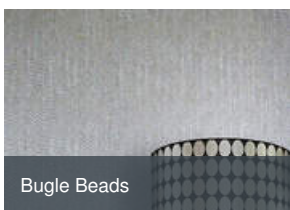

130cm wide

Sold by the Linear metre

[Euroclass B ▶ Marine \(please enquire\) ▶](#)

Light reflectance (LRV) 50

📄 Technical data downloads

[lima-technical.pdf](#) 📄

If you like **Lima**, you might like...

Bugle Beads

Bebop