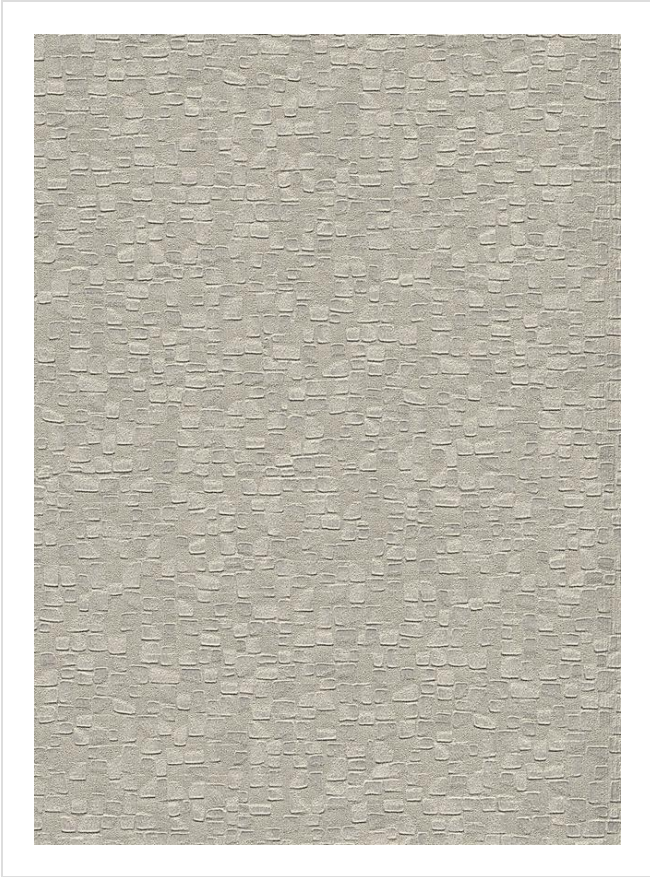

Lima

15681 while stocks last

Chunky silk emboss

More colours in Lima (19)

Lima is in our [Blue binder](#)

✉ My library needs updating. Please contact me

Specification

[Fabric backed vinyl wallcovering ▶](#)

130cm wide

Sold by the Linear metre

[Euroclass B ▶ Marine \(please enquire\) ▶](#)

Light reflectance (LRV) 50

📄 Technical data downloads

[lima-technical.pdf](#) 📄

If you like **Lima**, you might like...

Bugle Beads

Bebop